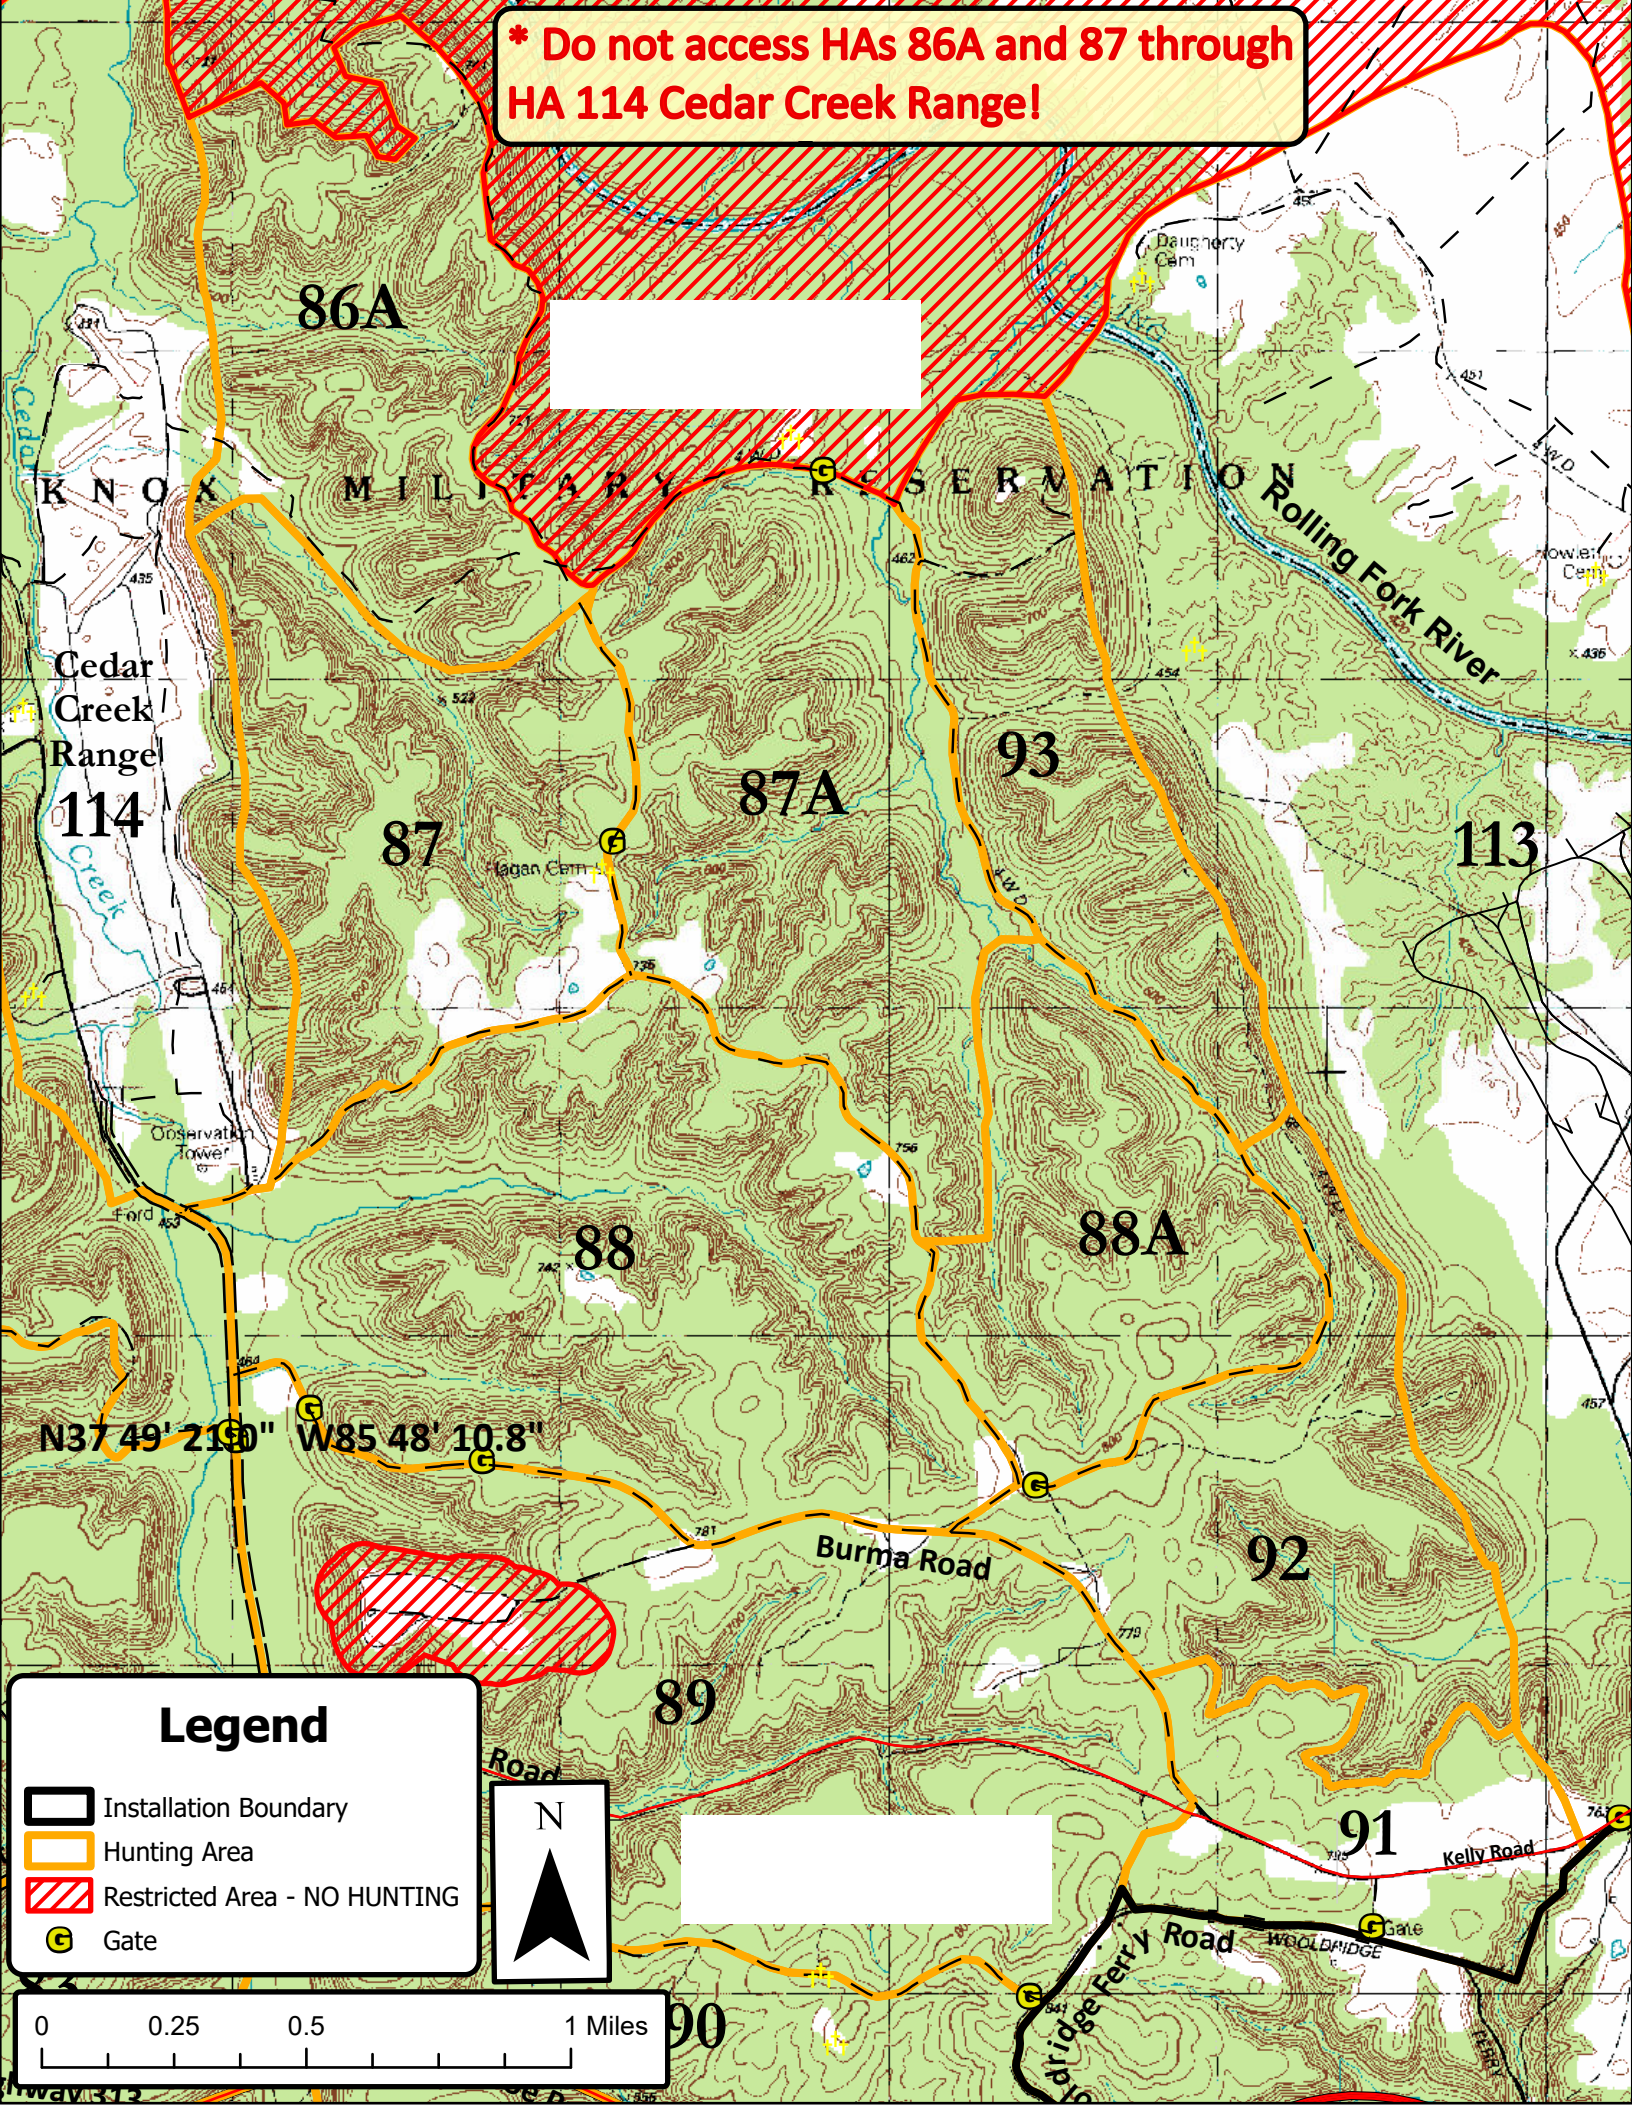

*** Do not access HAs 86A and 87 through HA 114 Cedar Creek Range!**

Legend

- Installation Boundary
- Hunting Area
- Restricted Area - NO HUNTING
- Gate