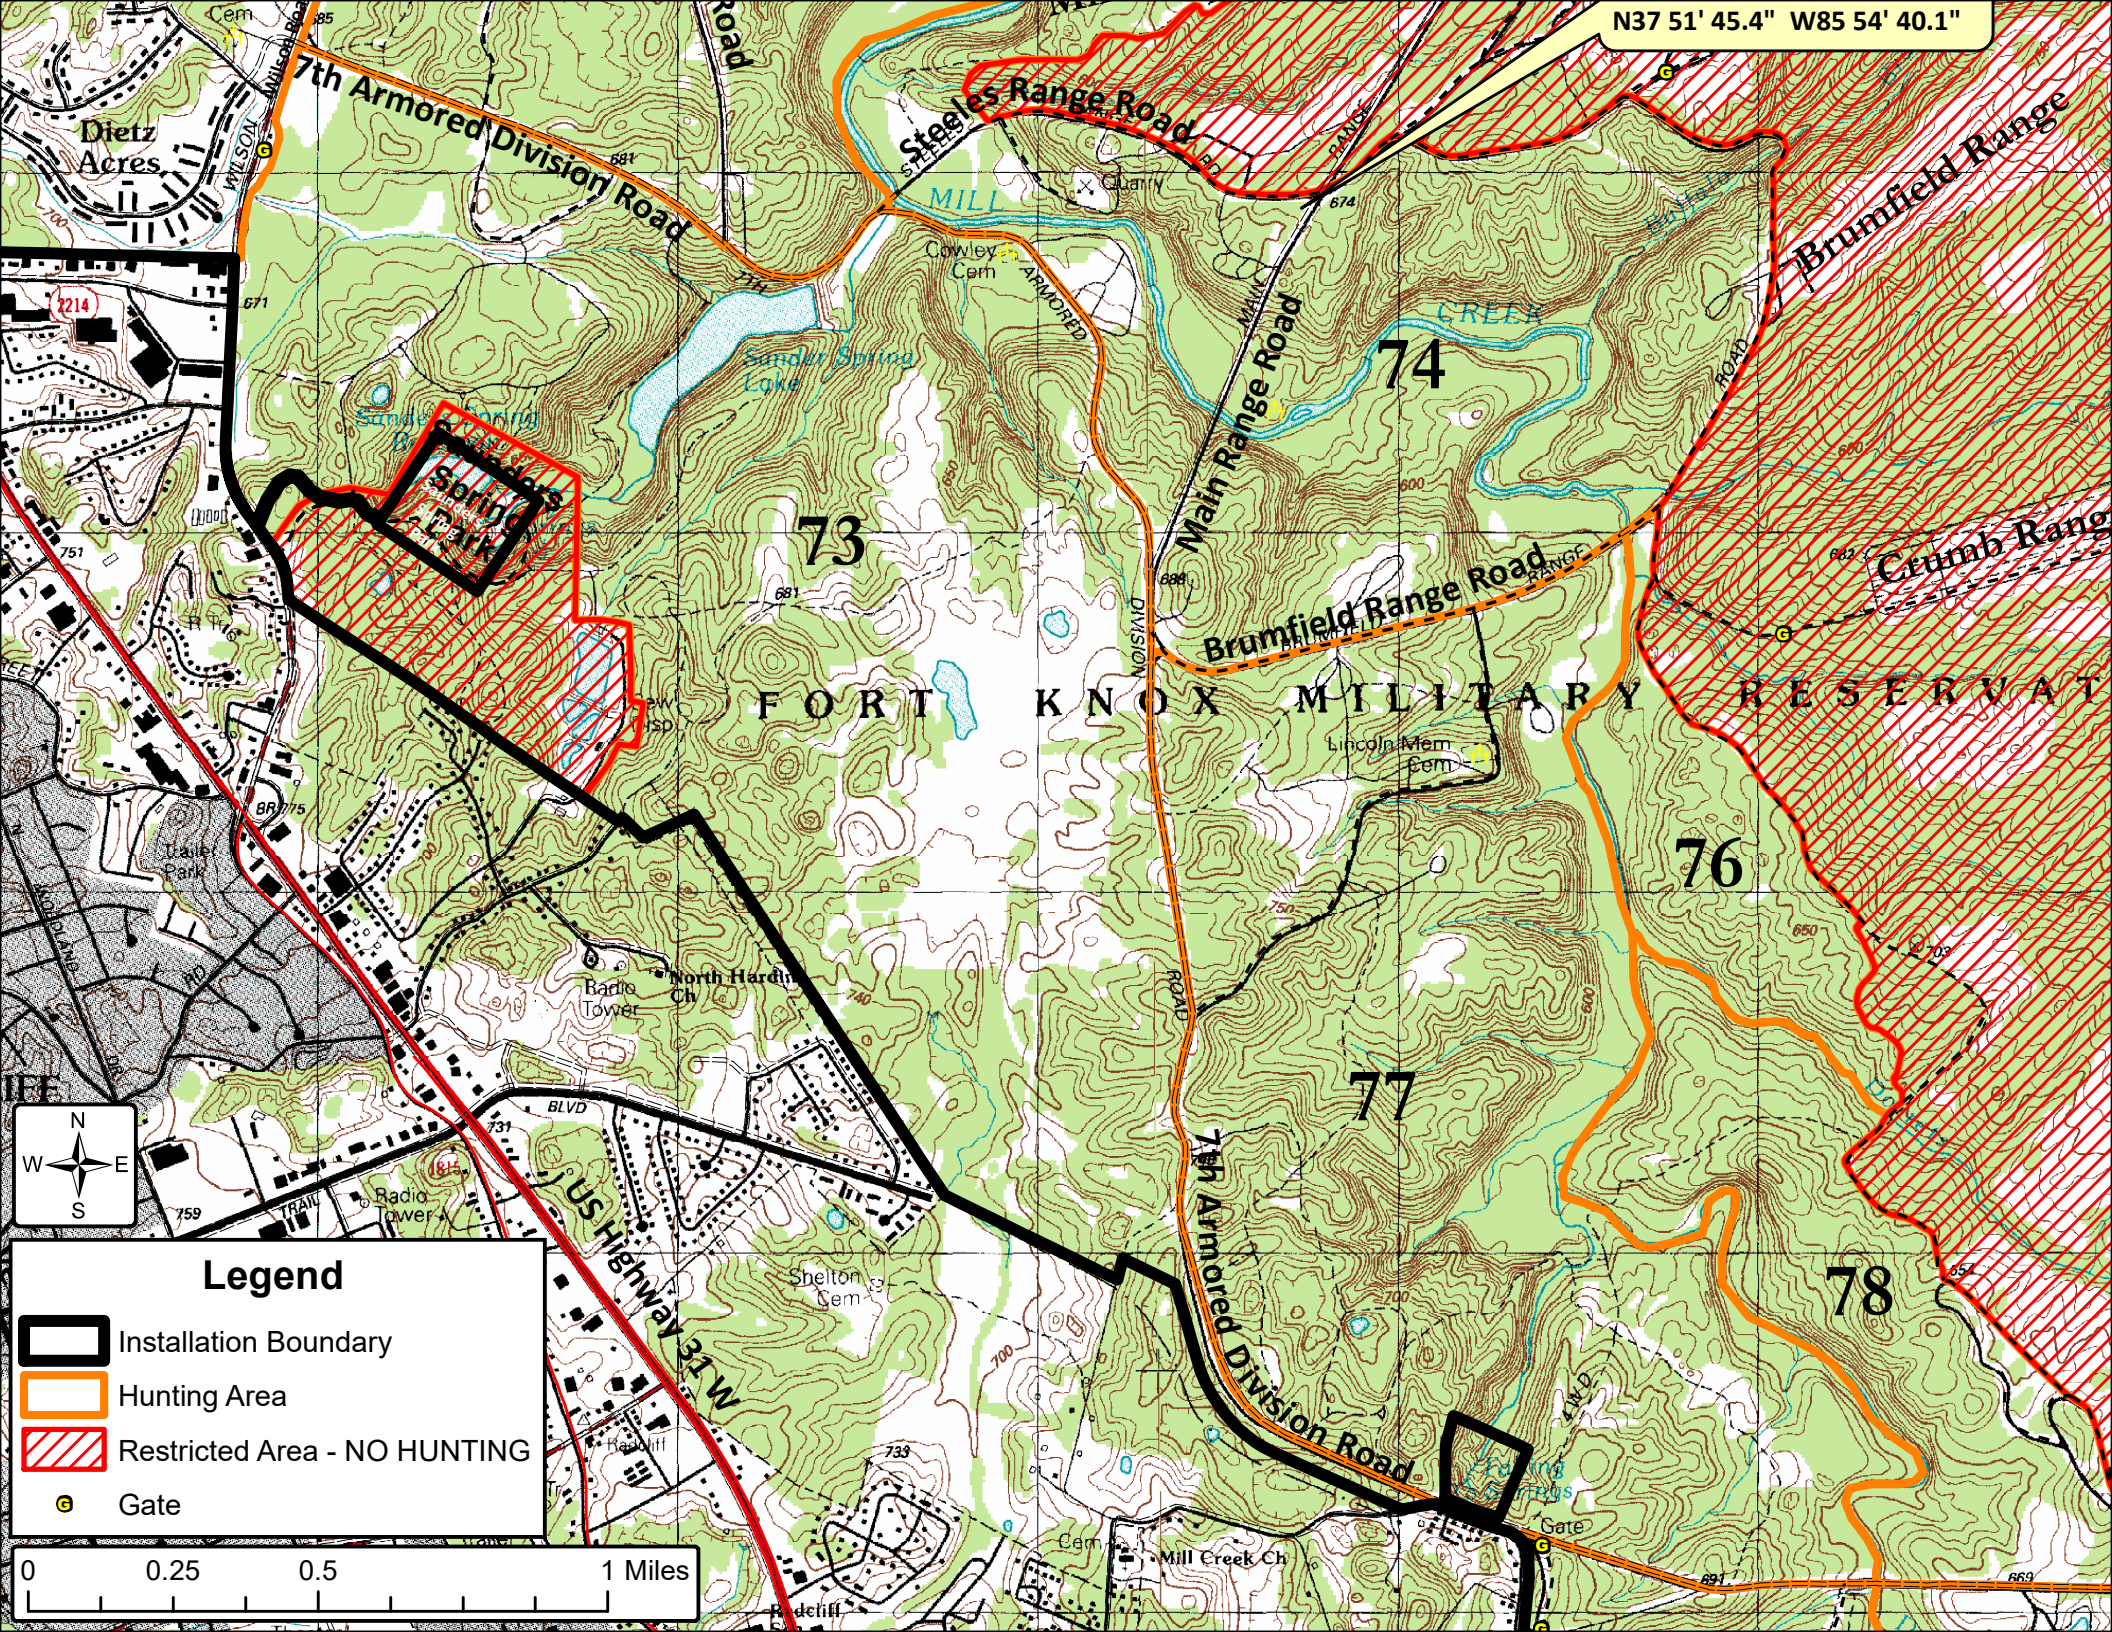

N37 51' 45.4" W85 54' 40.1"

(214)

Legend

-  Installation Boundary
-  Hunting Area
-  Restricted Area - NO HUNTING
-  Gate