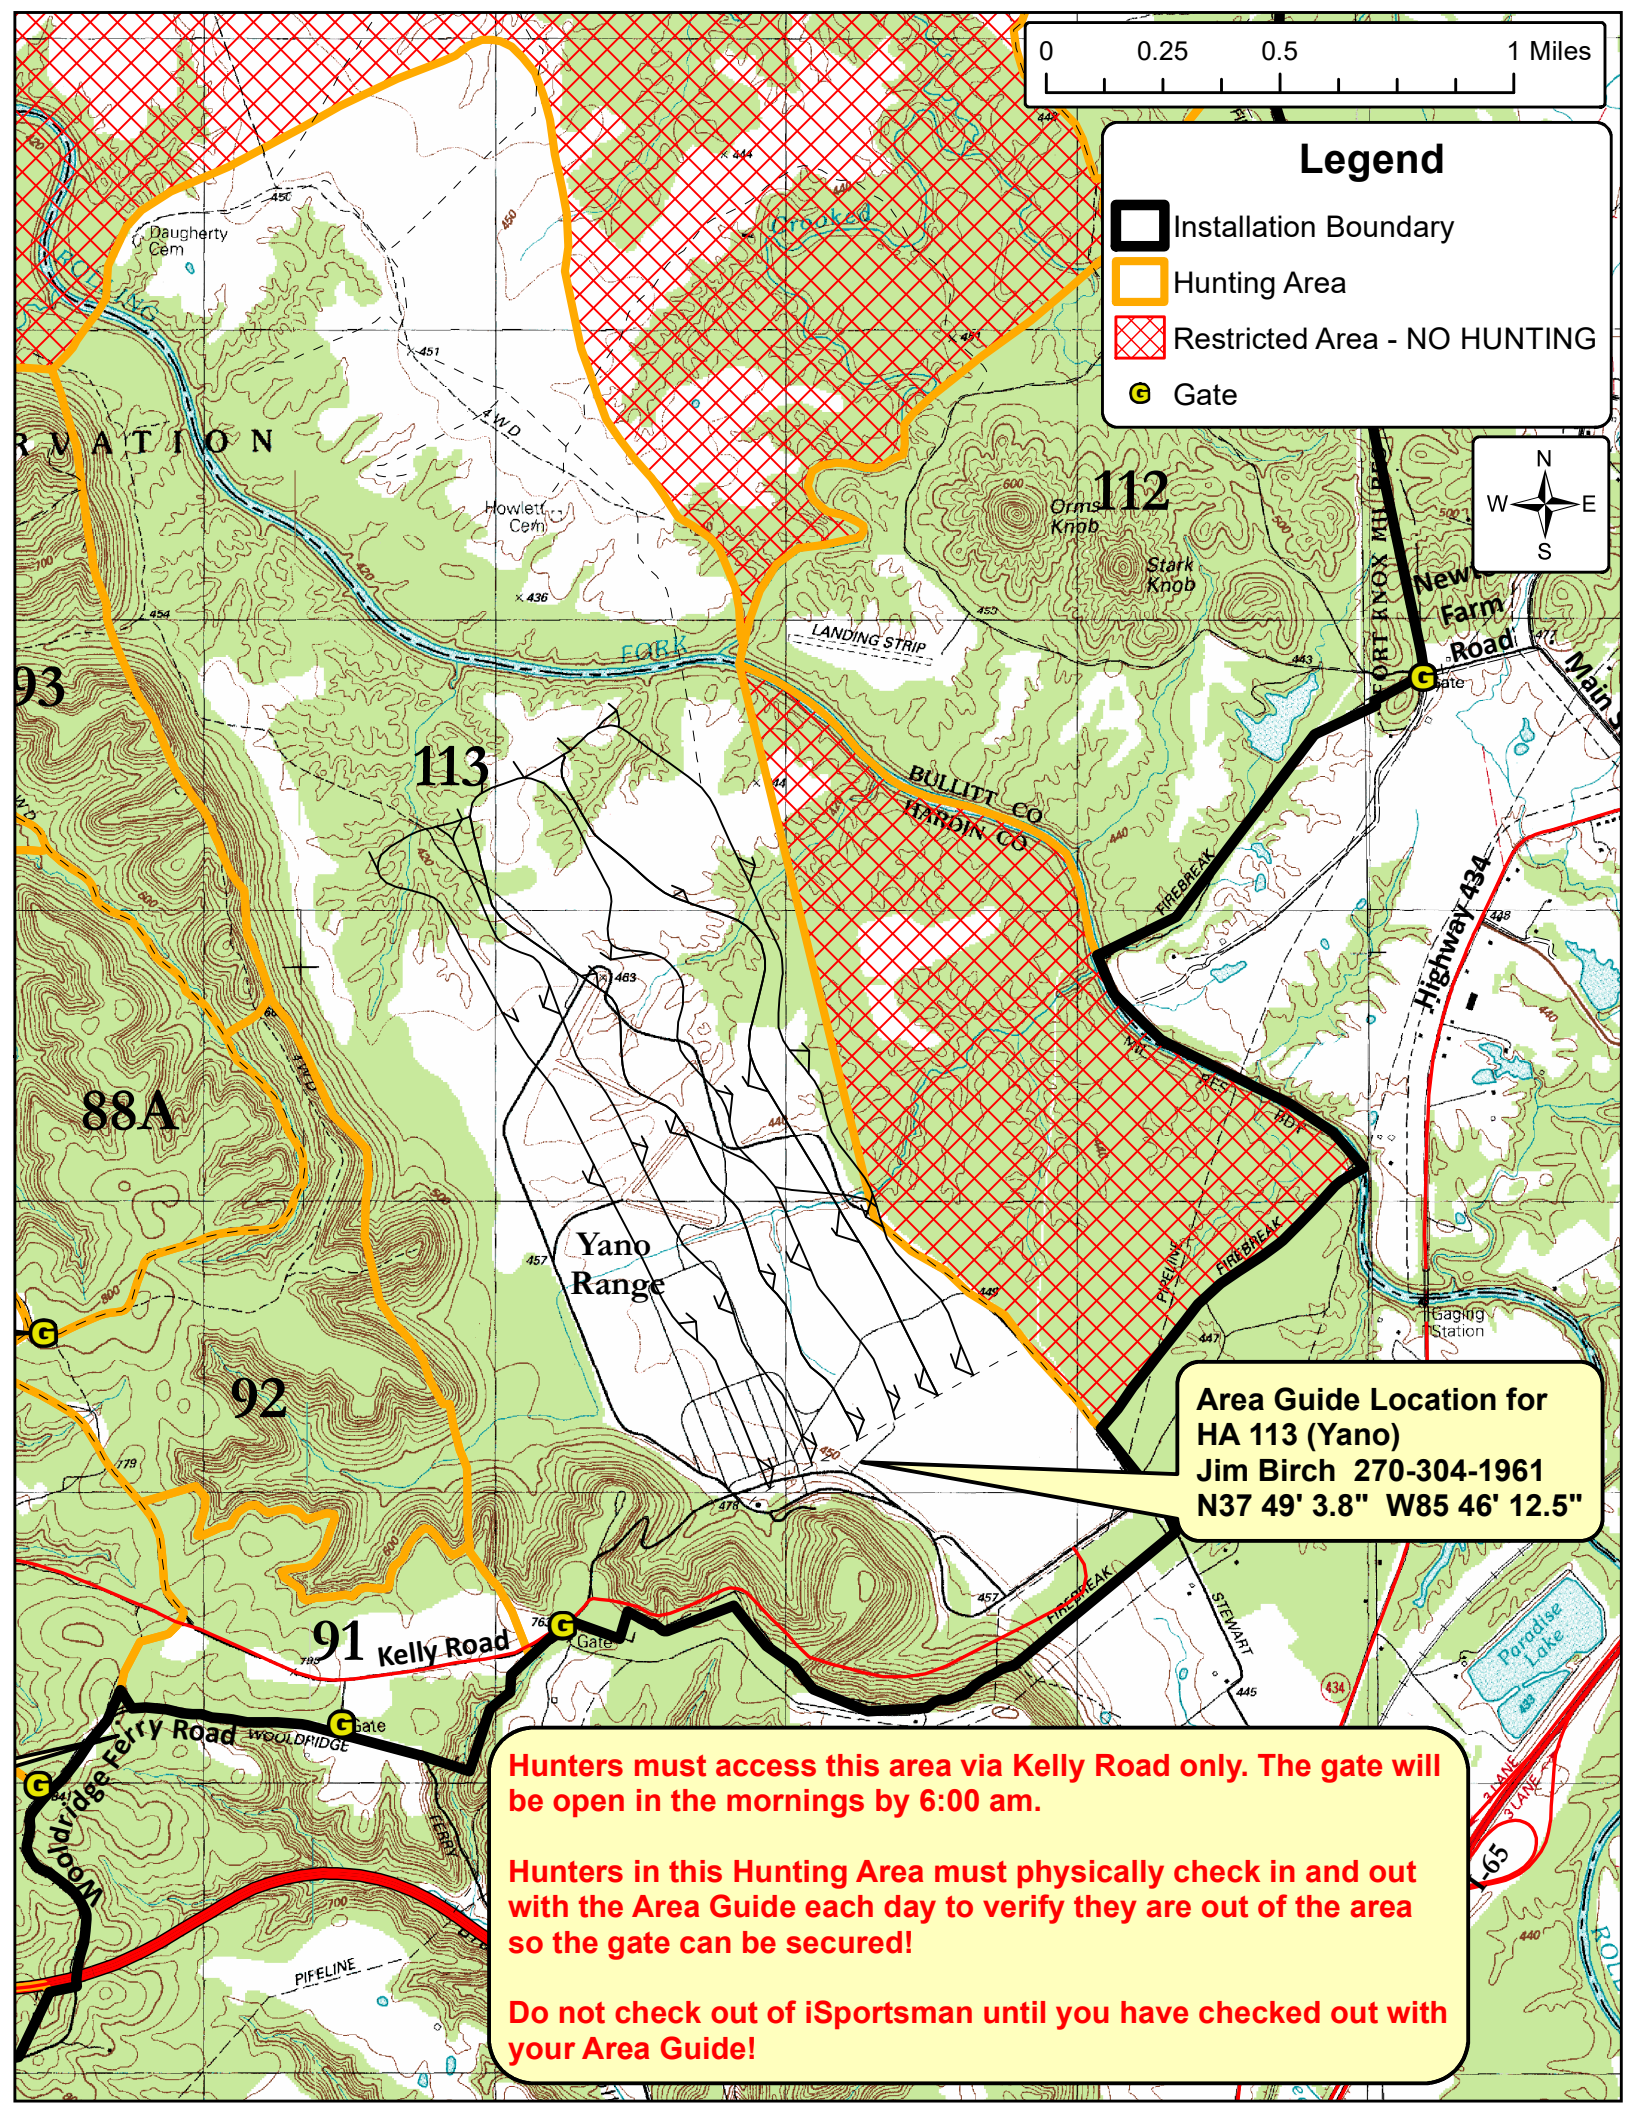

### Legend

- Installation Boundary
- Hunting Area
- Restricted Area - NO HUNTING
- Gate

**Area Guide Location for  
HA 113 (Yano)  
Jim Birch 270-304-1961  
N37 49' 3.8" W85 46' 12.5"**

**Hunters must access this area via Kelly Road only. The gate will be open in the mornings by 6:00 am.**

**Hunters in this Hunting Area must physically check in and out with the Area Guide each day to verify they are out of the area so the gate can be secured!**

**Do not check out of iSportsman until you have checked out with your Area Guide!**