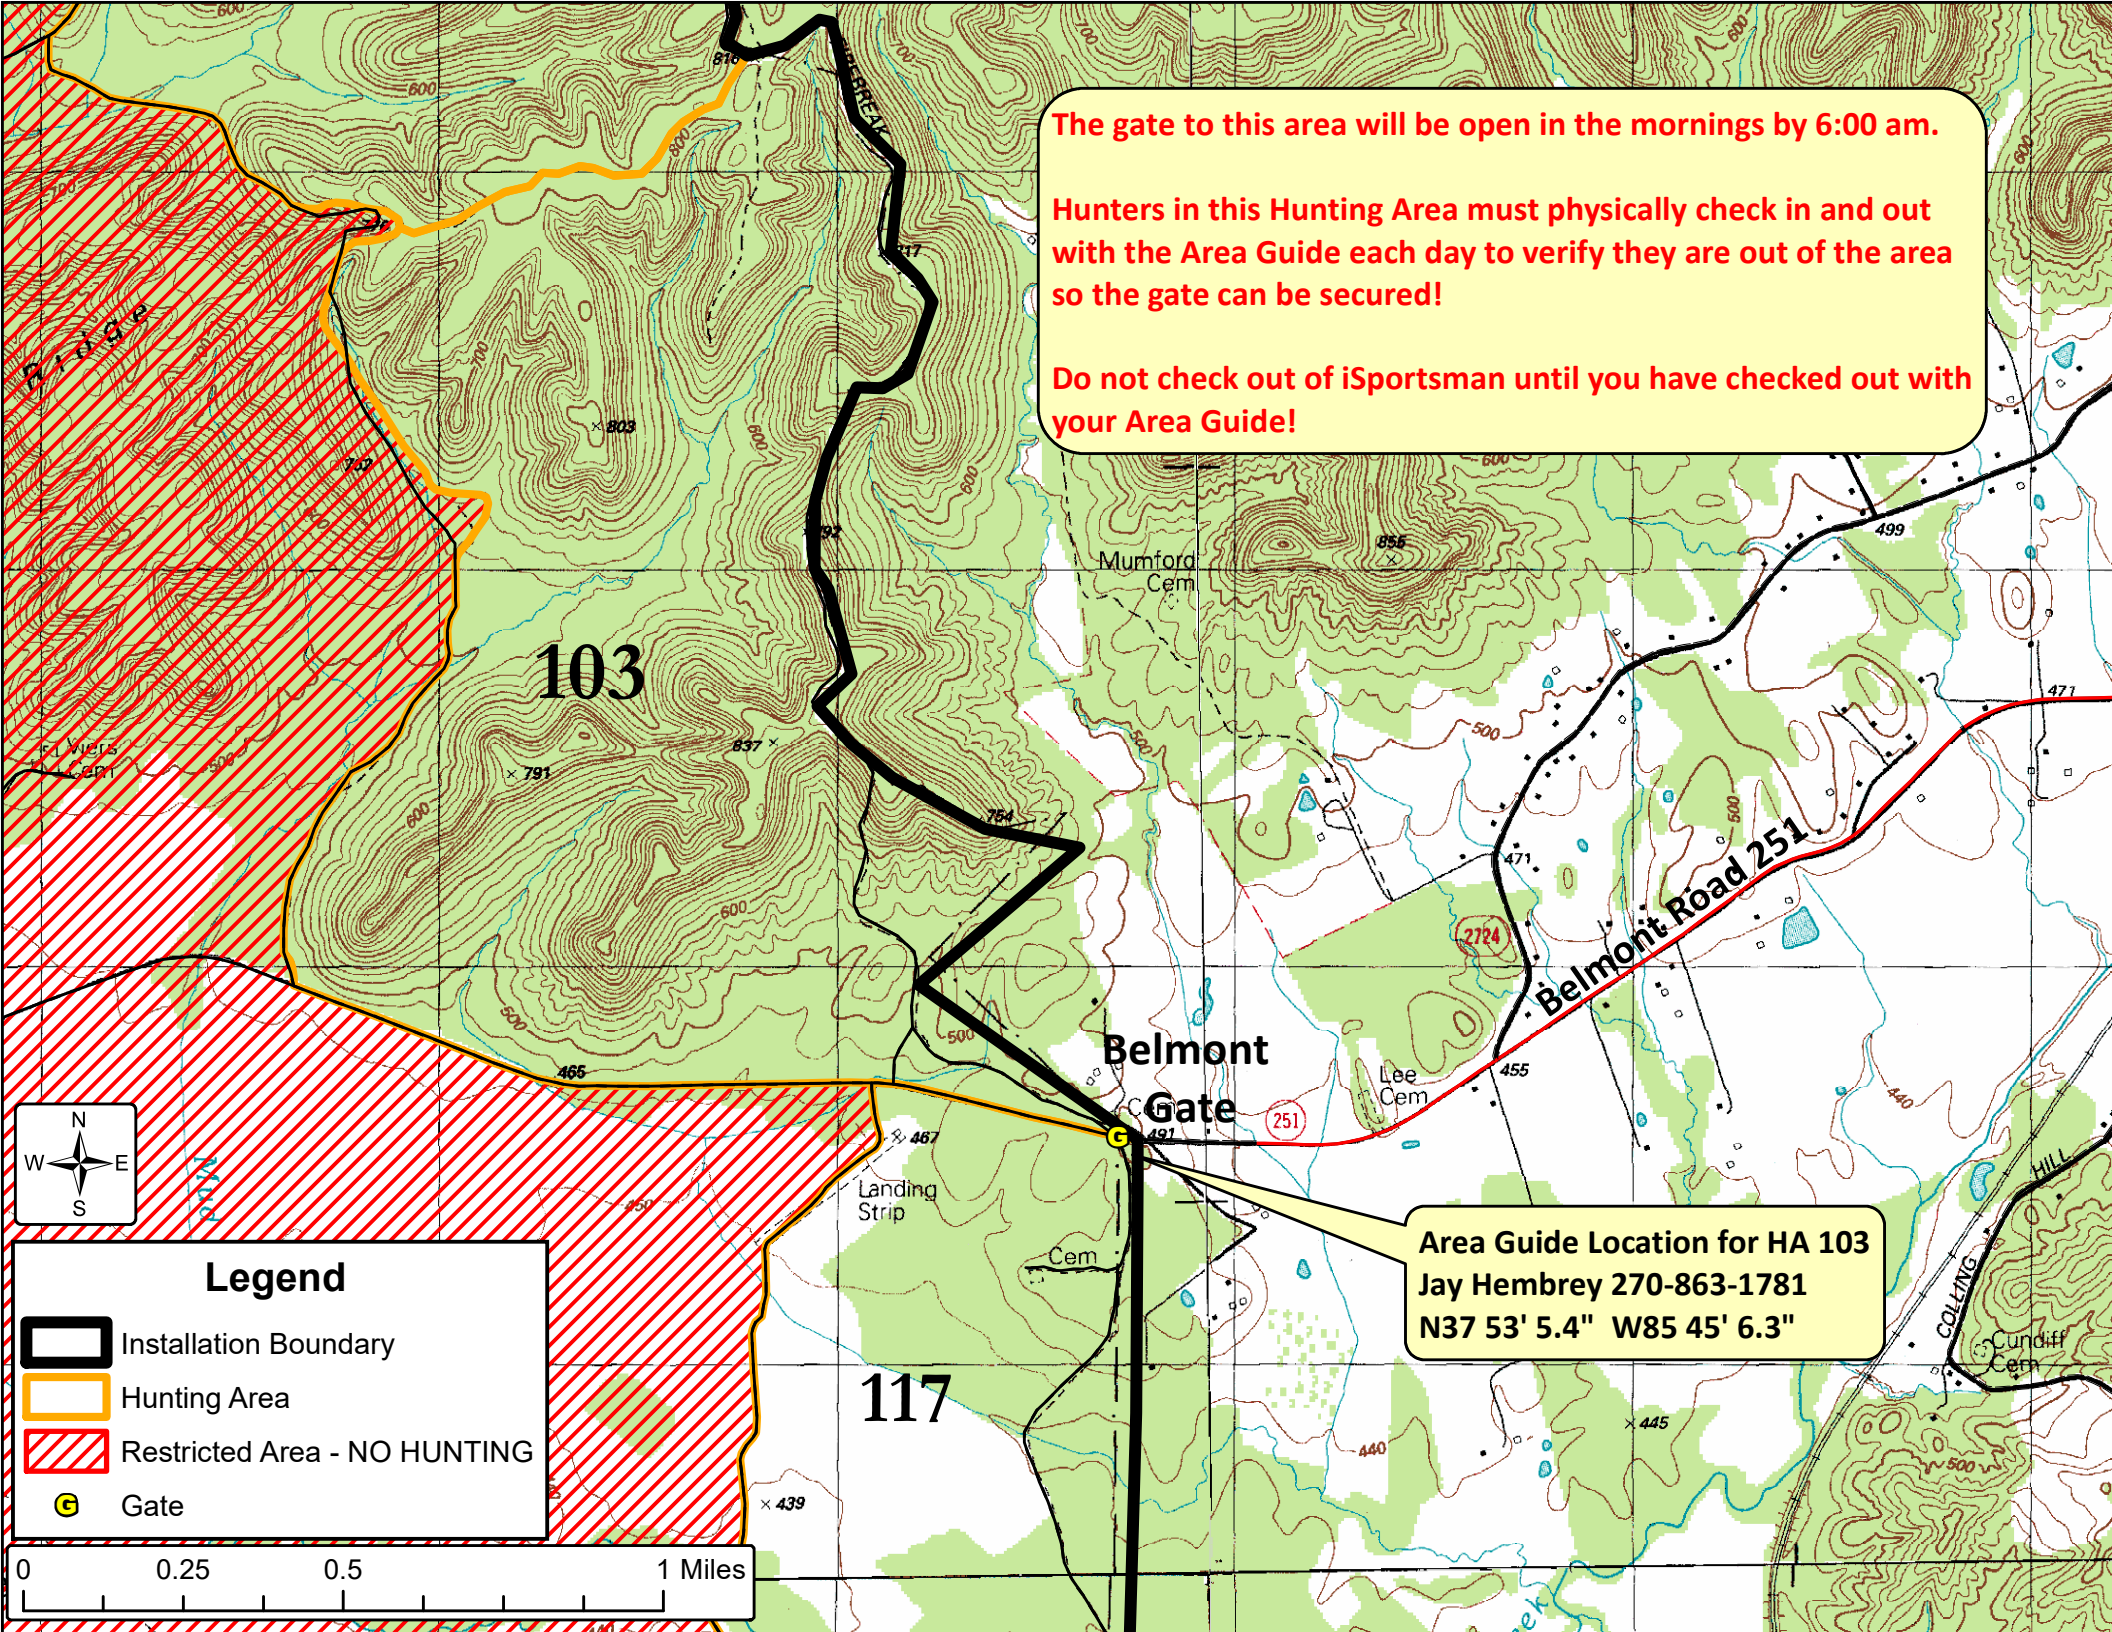

The gate to this area will be open in the mornings by 6:00 am.

Hunters in this Hunting Area must physically check in and out with the Area Guide each day to verify they are out of the area so the gate can be secured!

Do not check out of iSportsman until you have checked out with your Area Guide!

103

117

Belmont Gate

Belmont Road 251

Area Guide Location for HA 103
Jay Hembrey 270-863-1781
N37 53' 5.4" W85 45' 6.3"

Legend

- Installation Boundary
- Hunting Area
- Restricted Area - NO HUNTING
- Gate