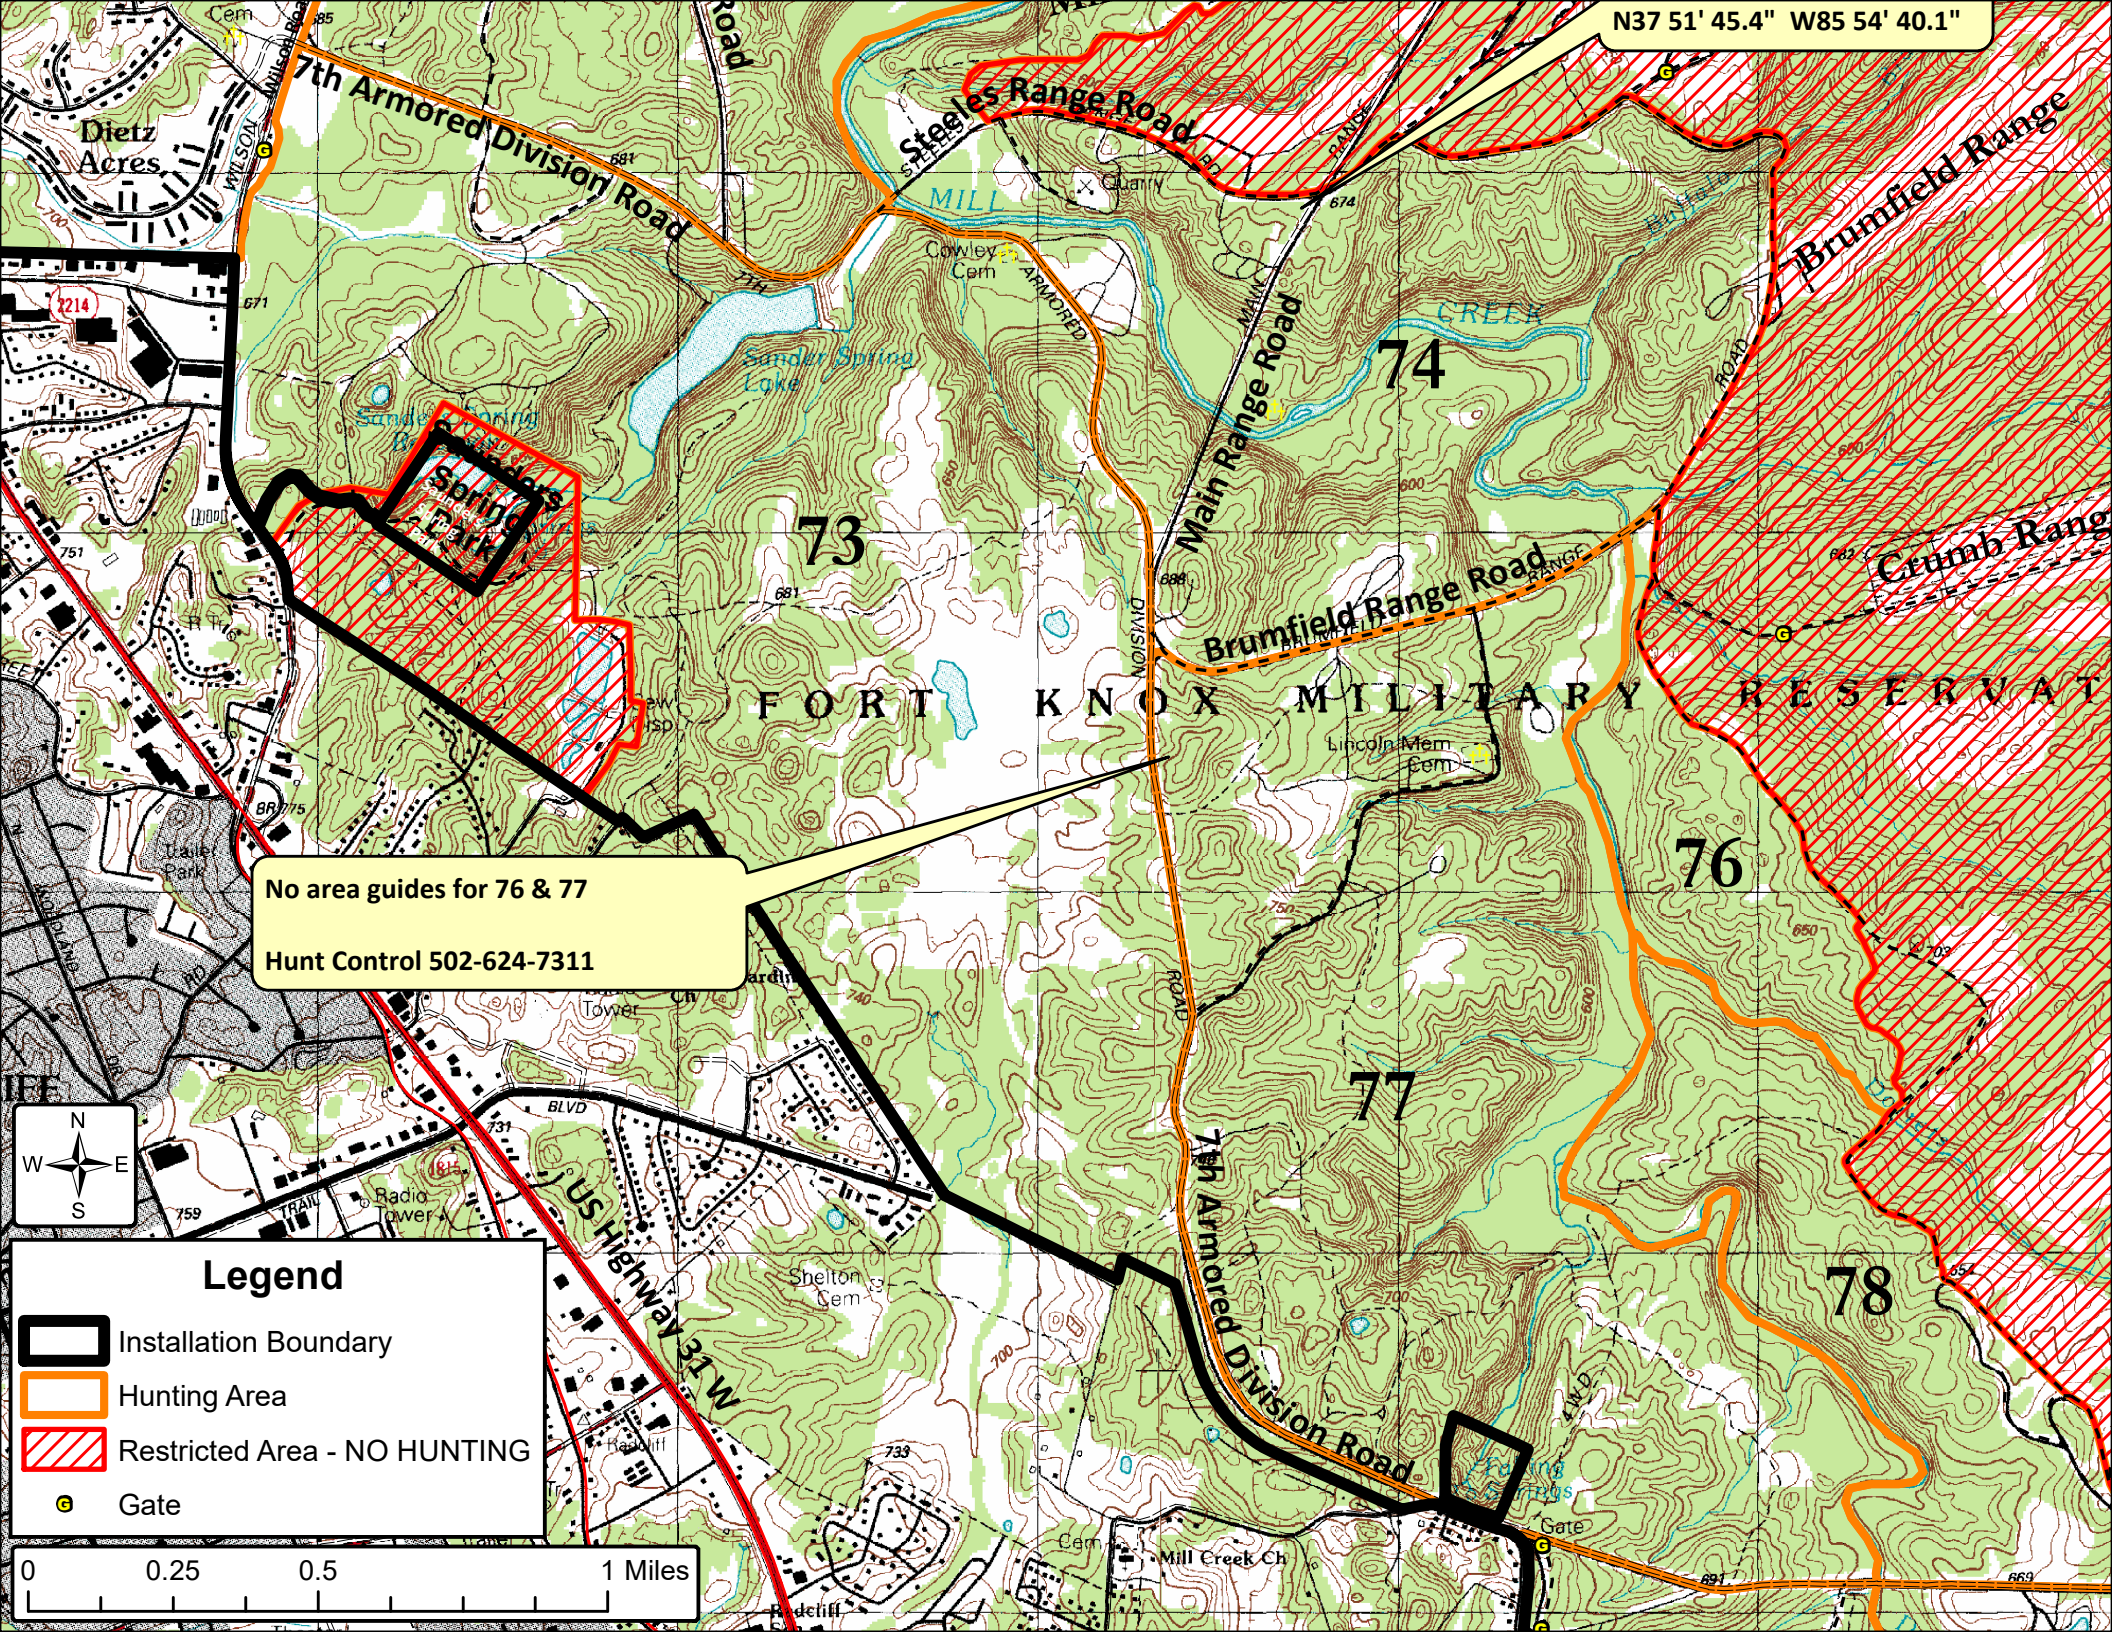

N37 51' 45.4" W85 54' 40.1"

No area guides for 76 & 77
Hunt Control 502-624-7311

Legend

-  Installation Boundary
-  Hunting Area
-  Restricted Area - NO HUNTING
-  Gate