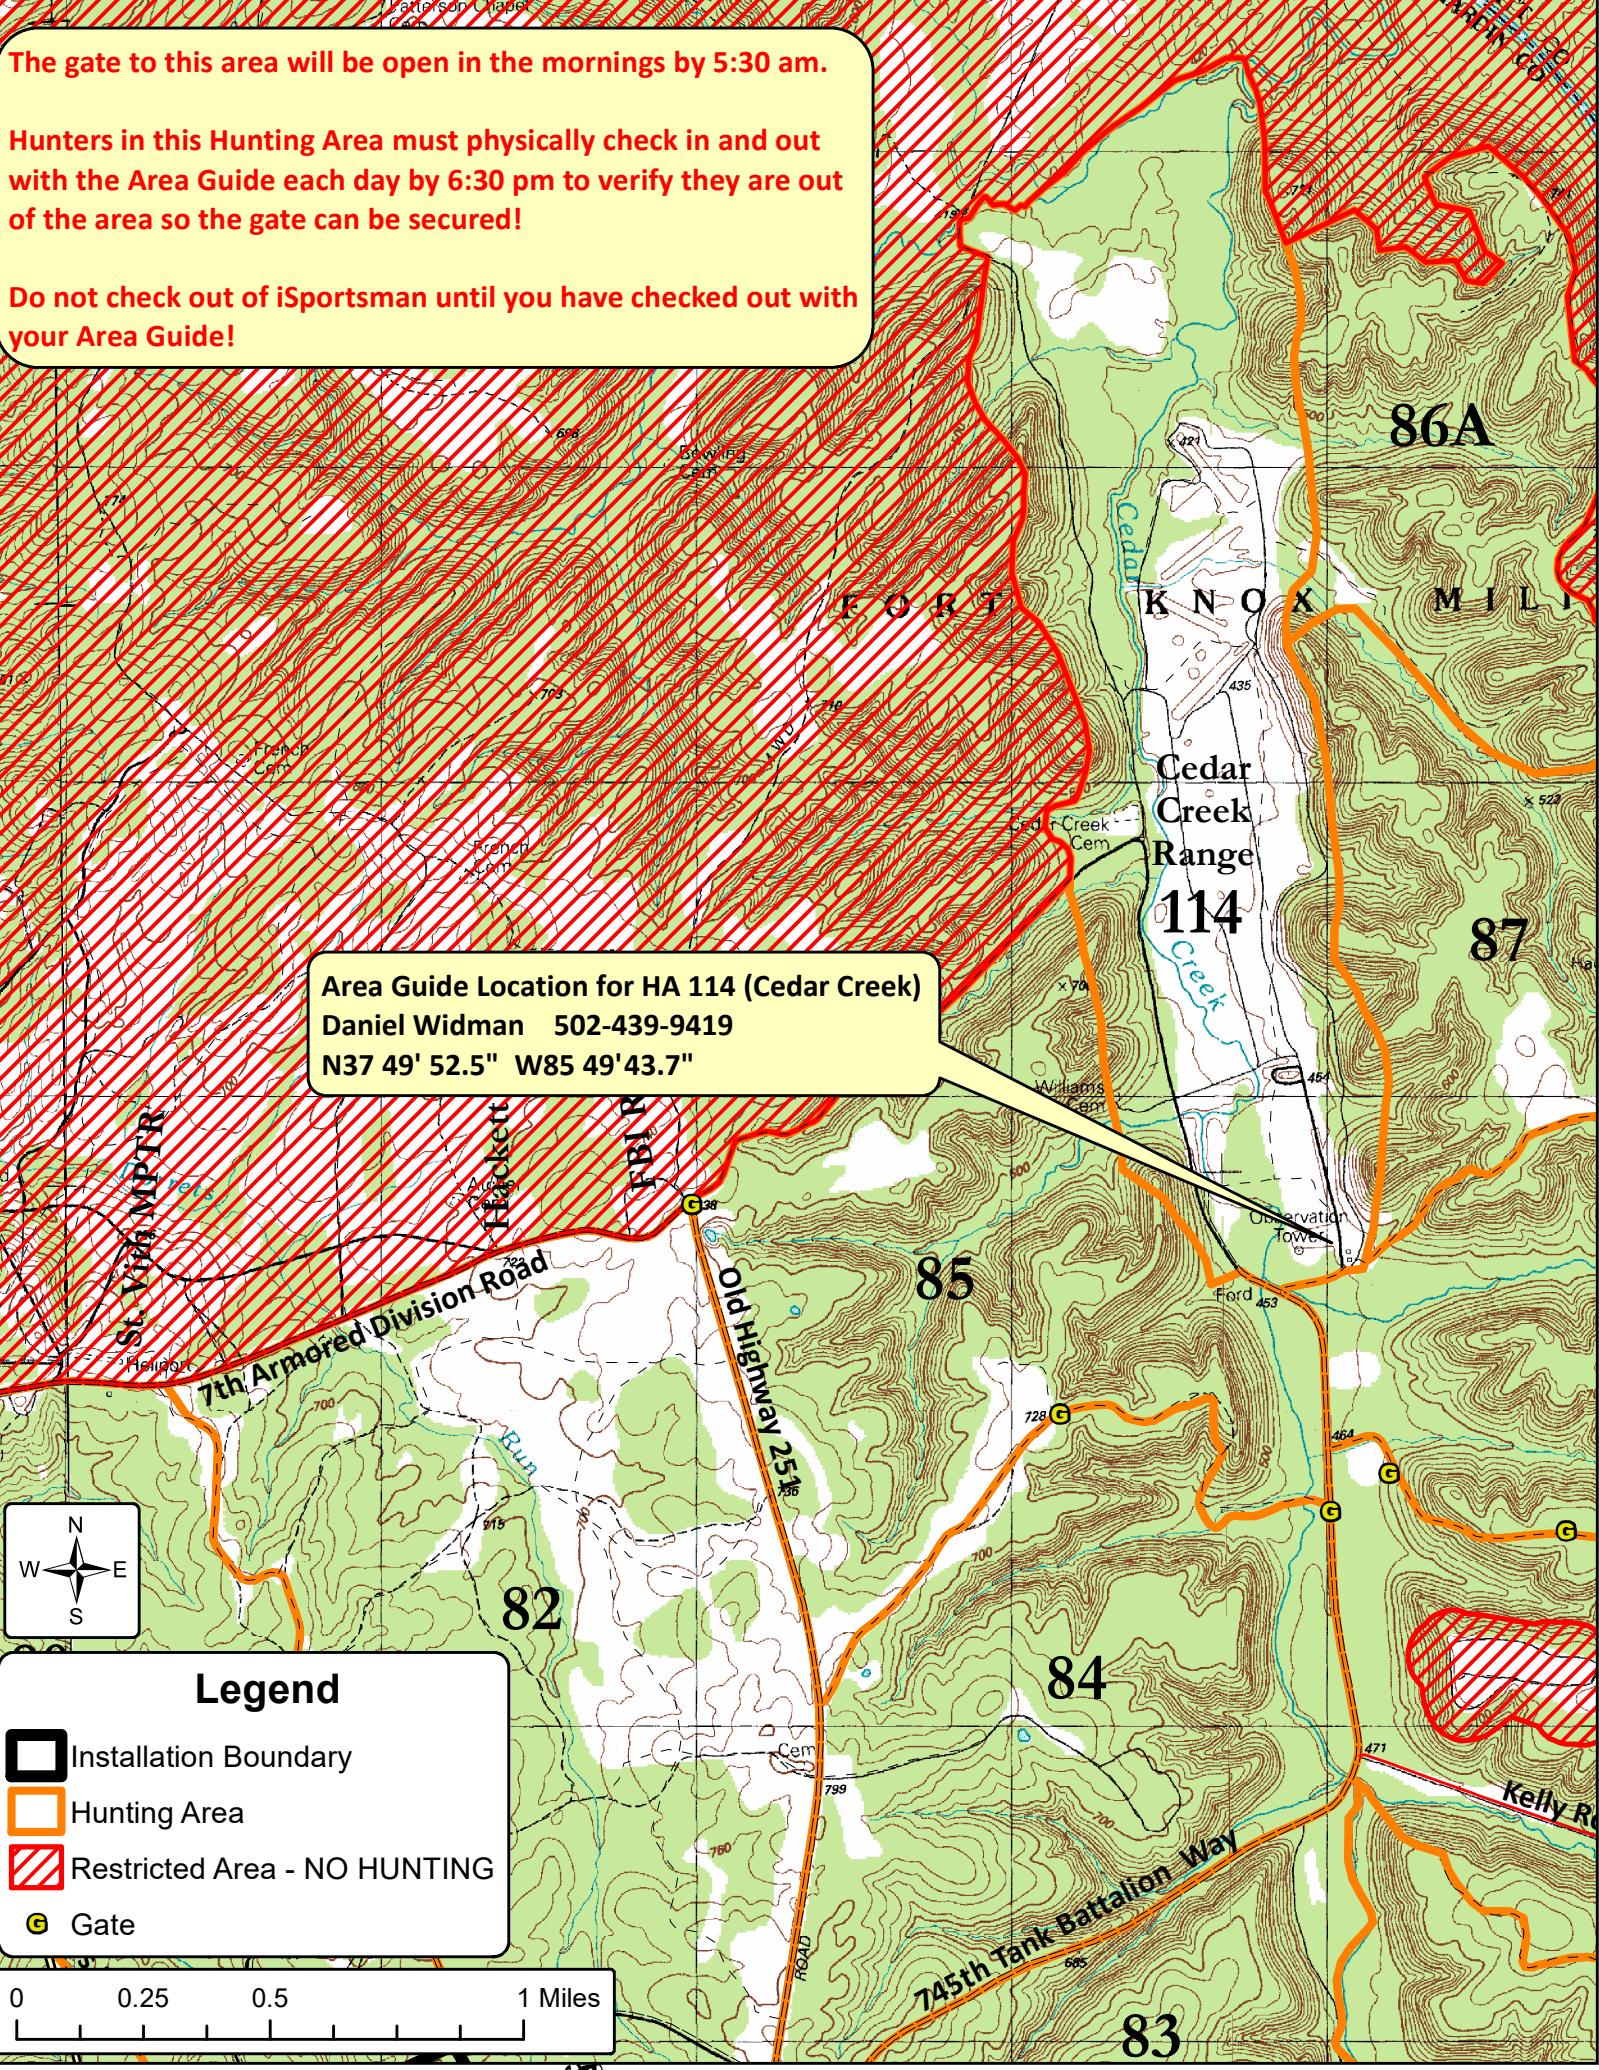

The gate to this area will be open in the mornings by 5:30 am.

Hunters in this Hunting Area must physically check in and out with the Area Guide each day by 6:30 pm to verify they are out of the area so the gate can be secured!

Do not check out of iSportsman until you have checked out with your Area Guide!

Area Guide Location for HA 114 (Cedar Creek)
Daniel Widman 502-439-9419
N37 49' 52.5" W85 49' 43.7"

Legend

- Installation Boundary
- Hunting Area
- Restricted Area - NO HUNTING
- Gate