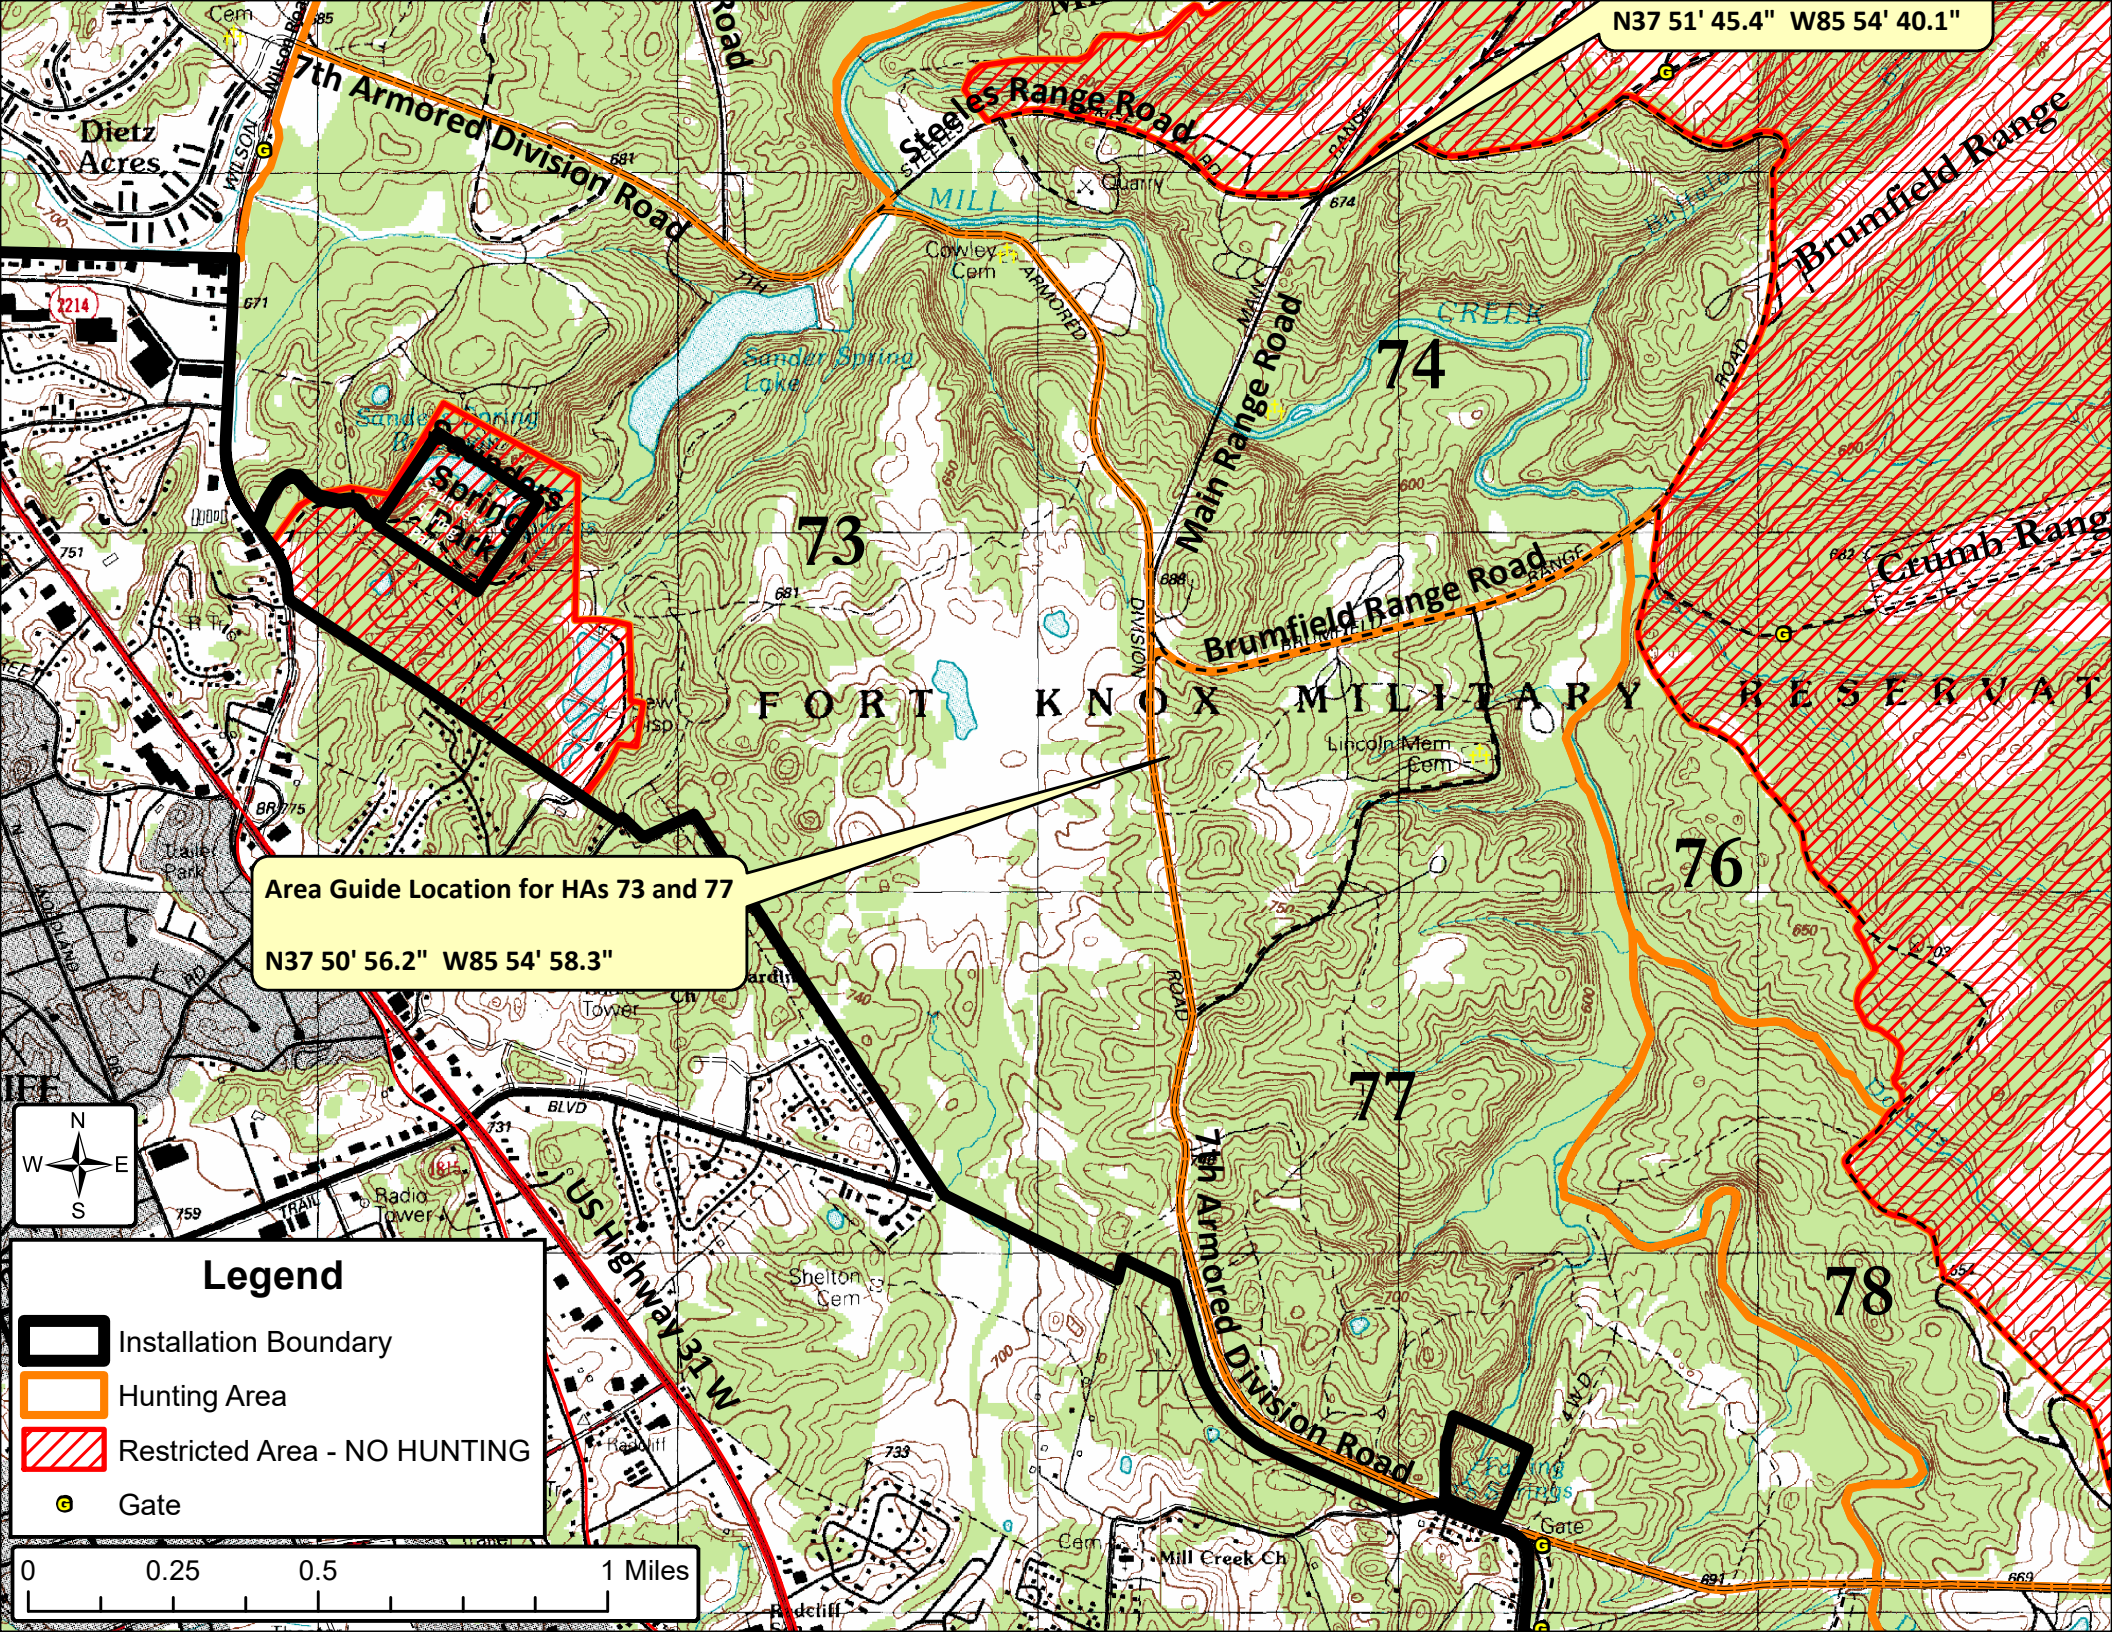

N37 51' 45.4" W85 54' 40.1"

Area Guide Location for HAs 73 and 77
N37 50' 56.2" W85 54' 58.3"

Legend

-  Installation Boundary
-  Hunting Area
-  Restricted Area - NO HUNTING
-  Gate