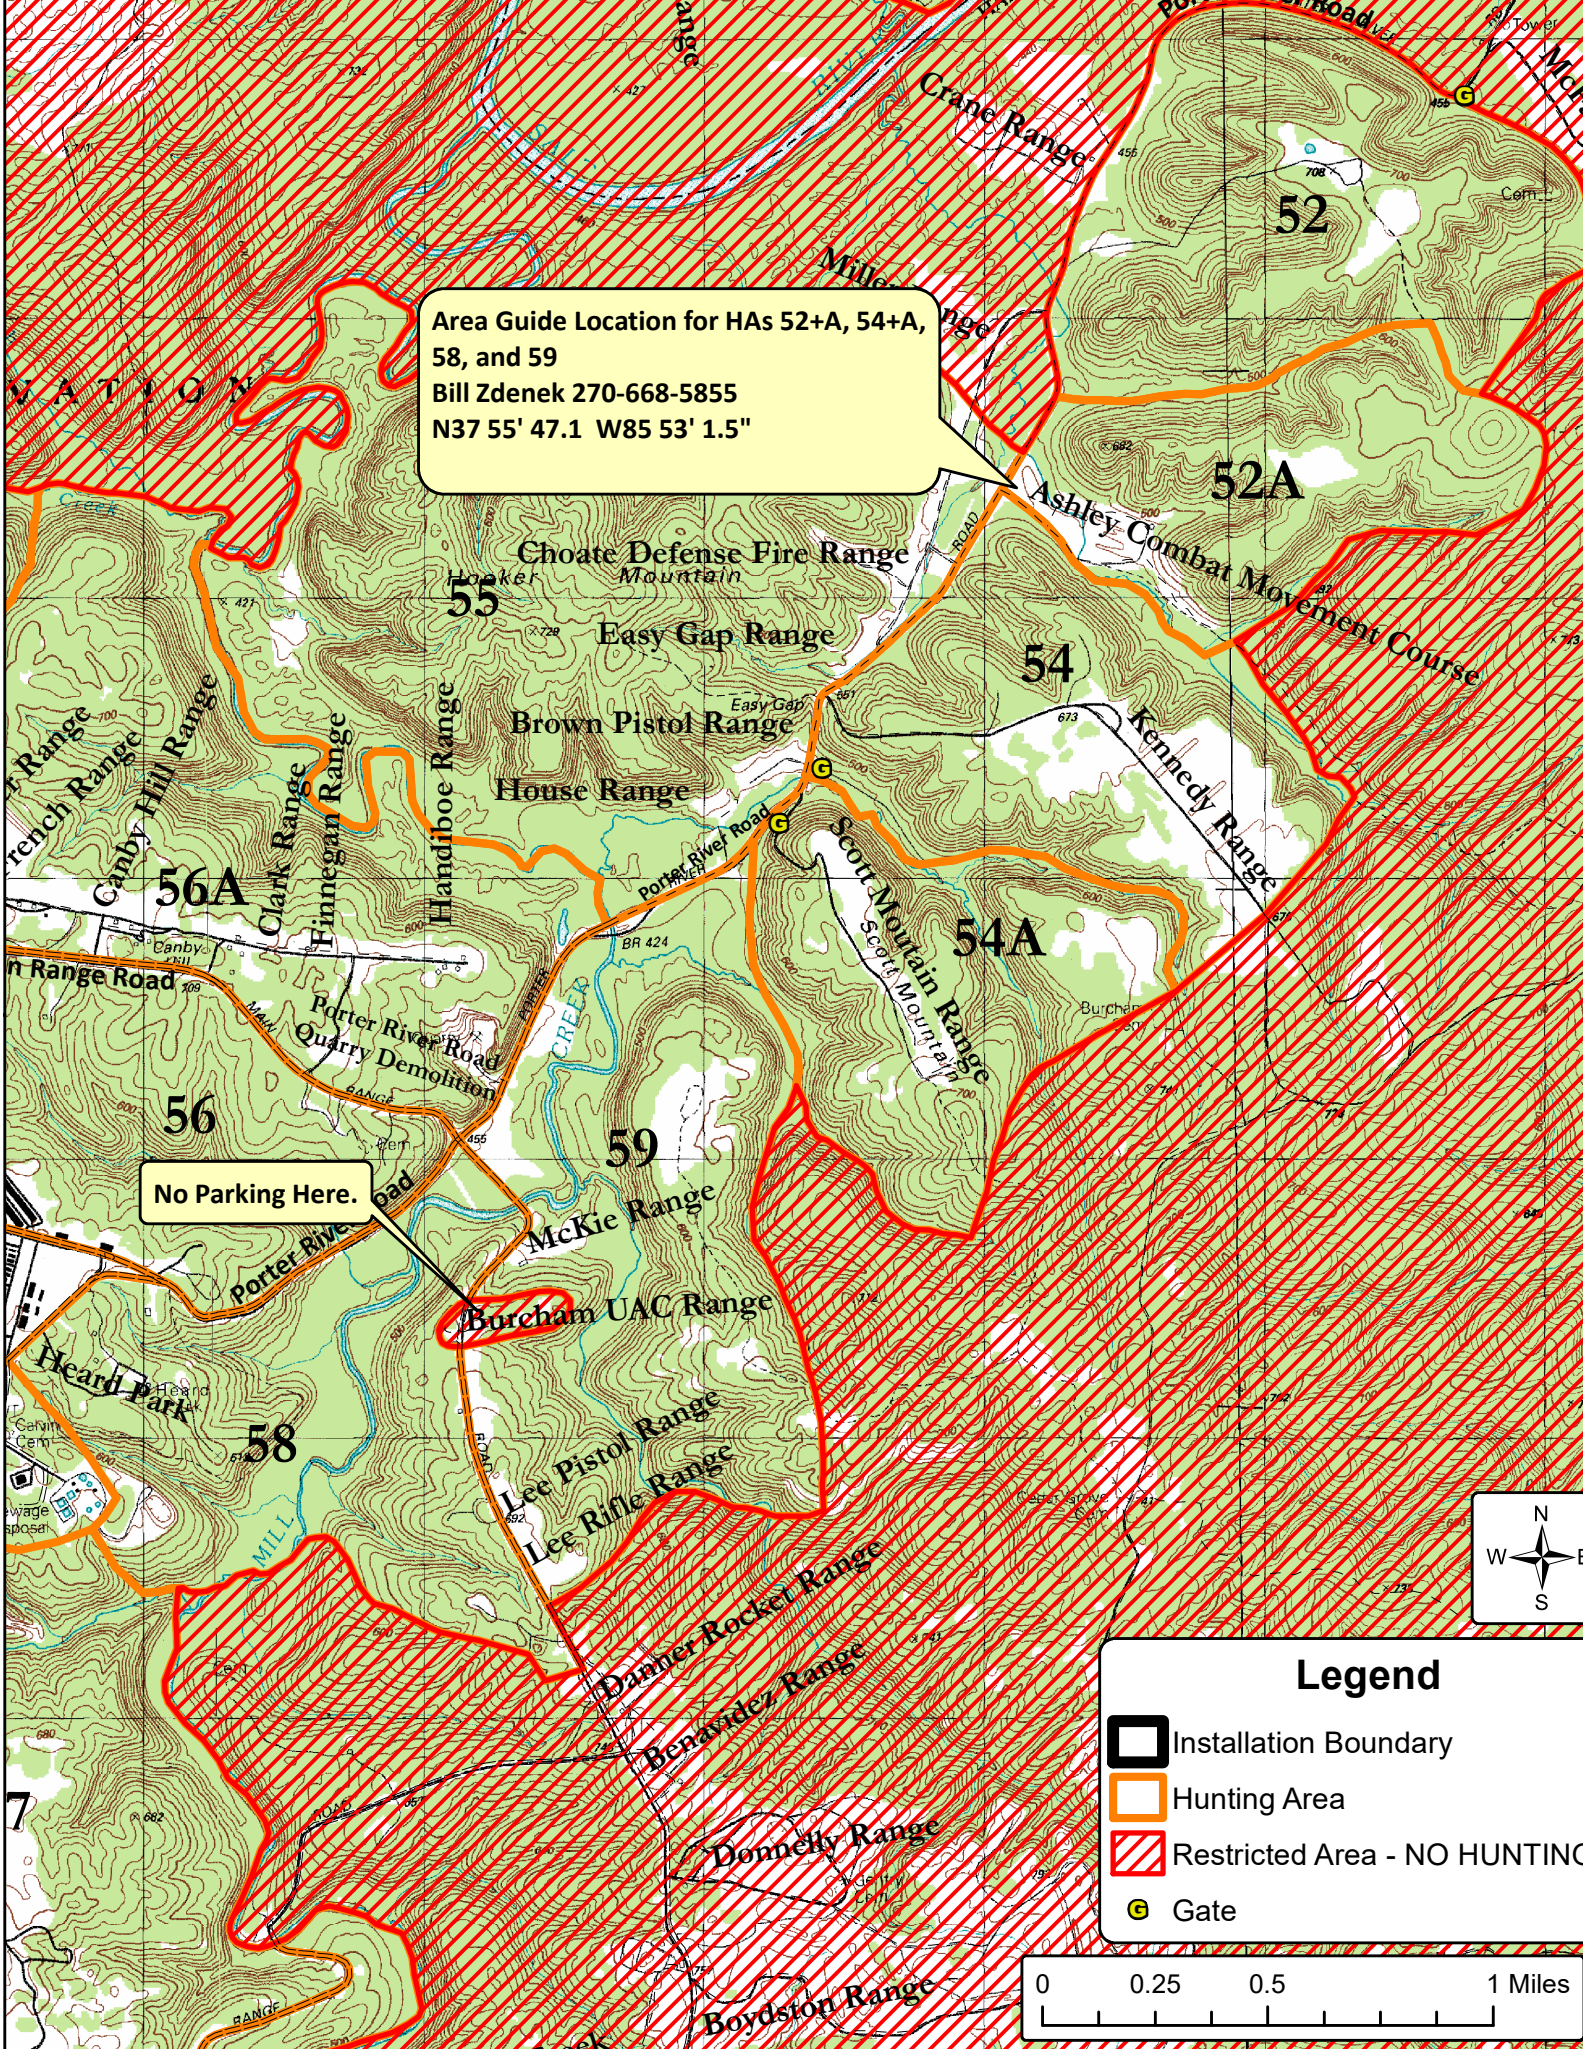

Area Guide Location for HAs 52+A, 54+A, 58, and 59
Bill Zdenek 270-668-5855
N37 55' 47.1 W85 53' 1.5"

No Parking Here.

Legend

- Installation Boundary
- Hunting Area
- Restricted Area - NO HUNTING
- Gate