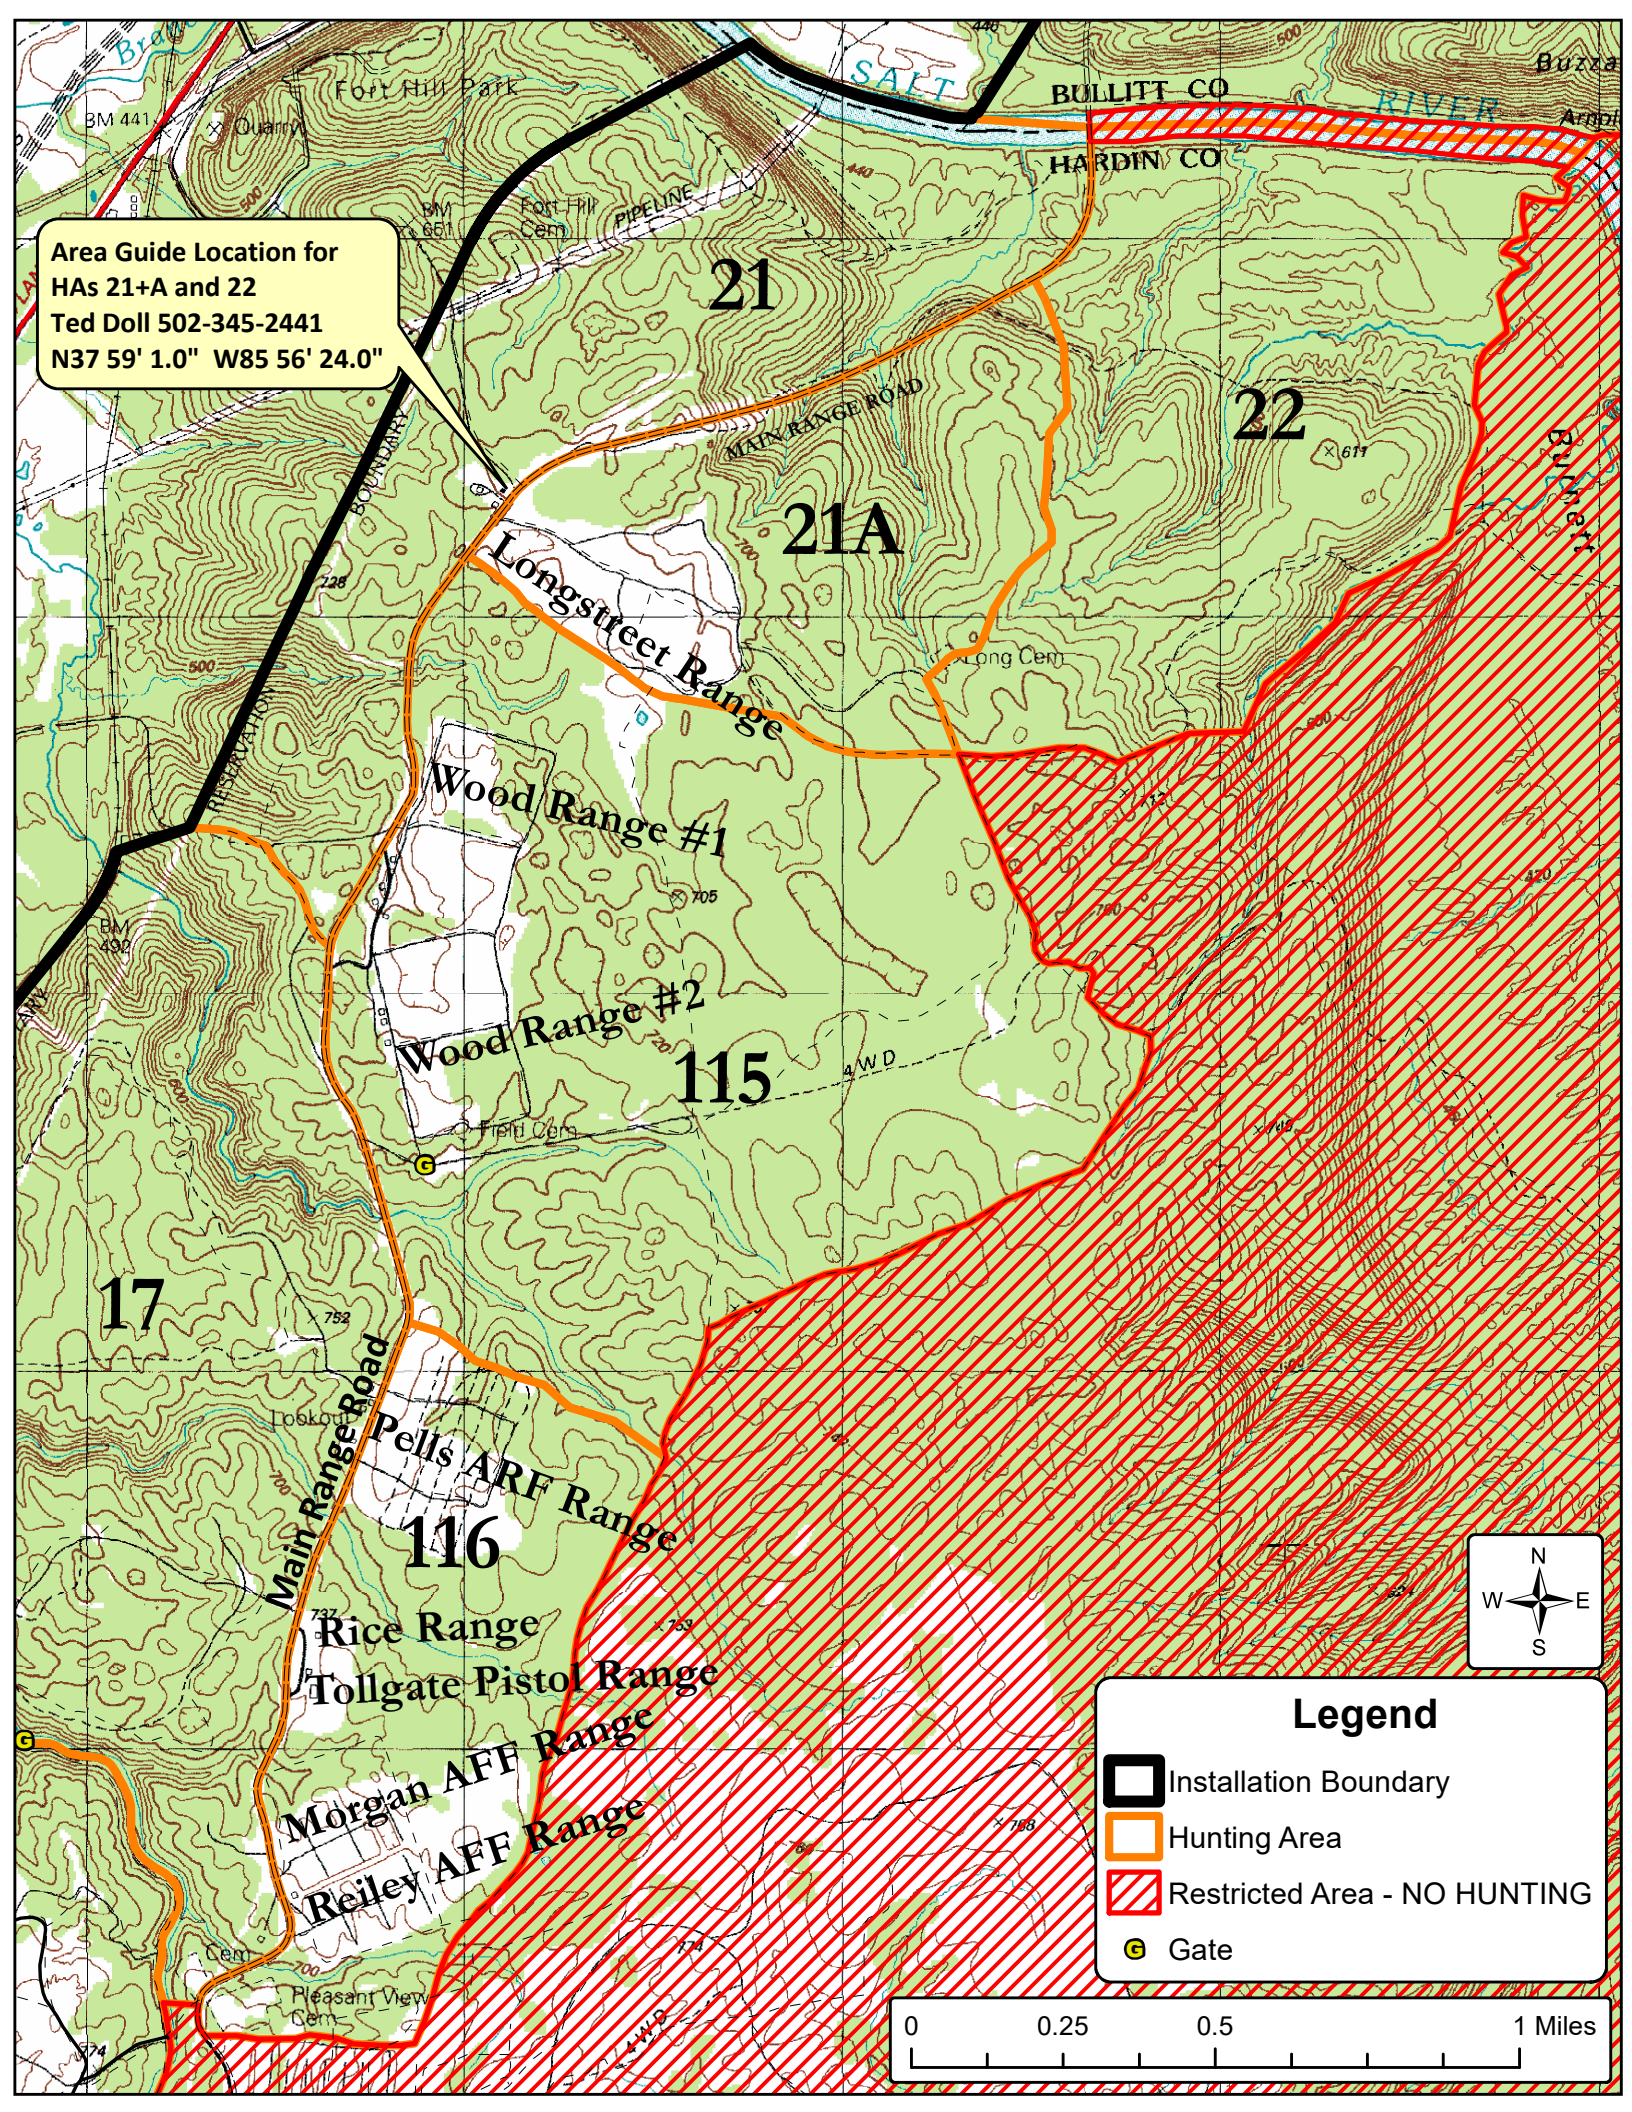

Area Guide Location for  
HAs 21+A and 22  
Ted Doll 502-345-2441  
N37 59' 1.0" W85 56' 24.0"

**Legend**

- Installation Boundary
- Hunting Area
- Restricted Area - NO HUNTING
- Gate