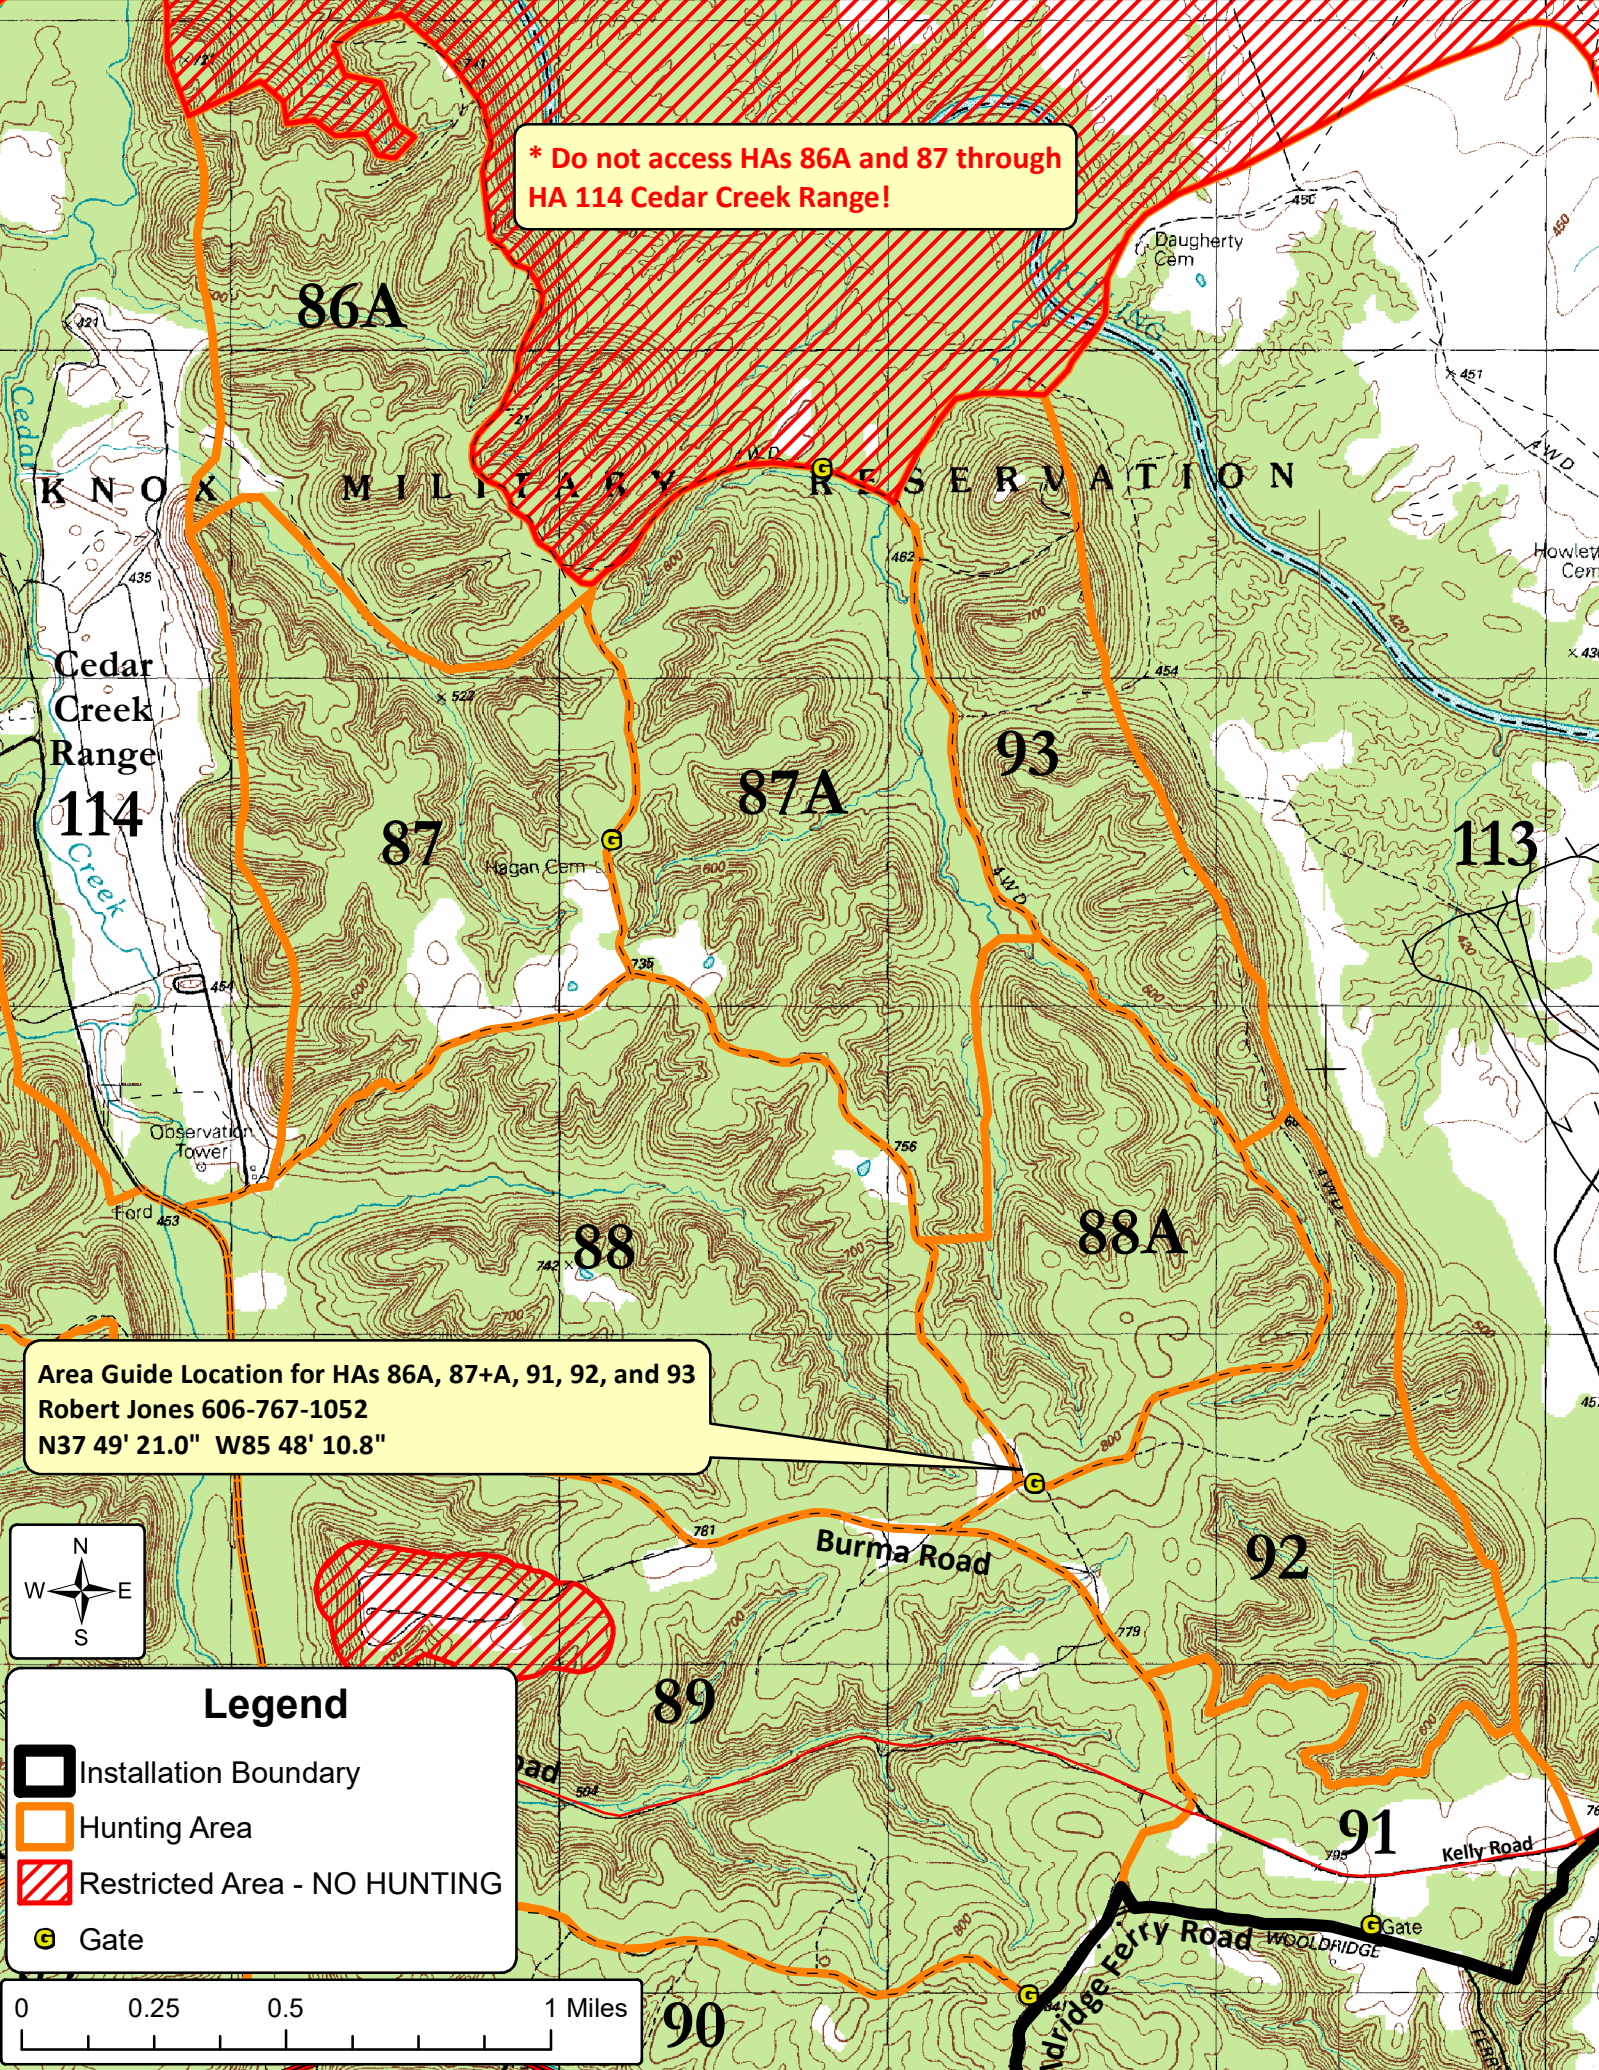

**\* Do not access HAs 86A and 87 through HA 114 Cedar Creek Range!**

Area Guide Location for HAs 86A, 87+A, 91, 92, and 93  
Robert Jones 606-767-1052  
N37 49' 21.0" W85 48' 10.8"

**Legend**

- Installation Boundary
- Hunting Area
- Restricted Area - NO HUNTING
- Gate