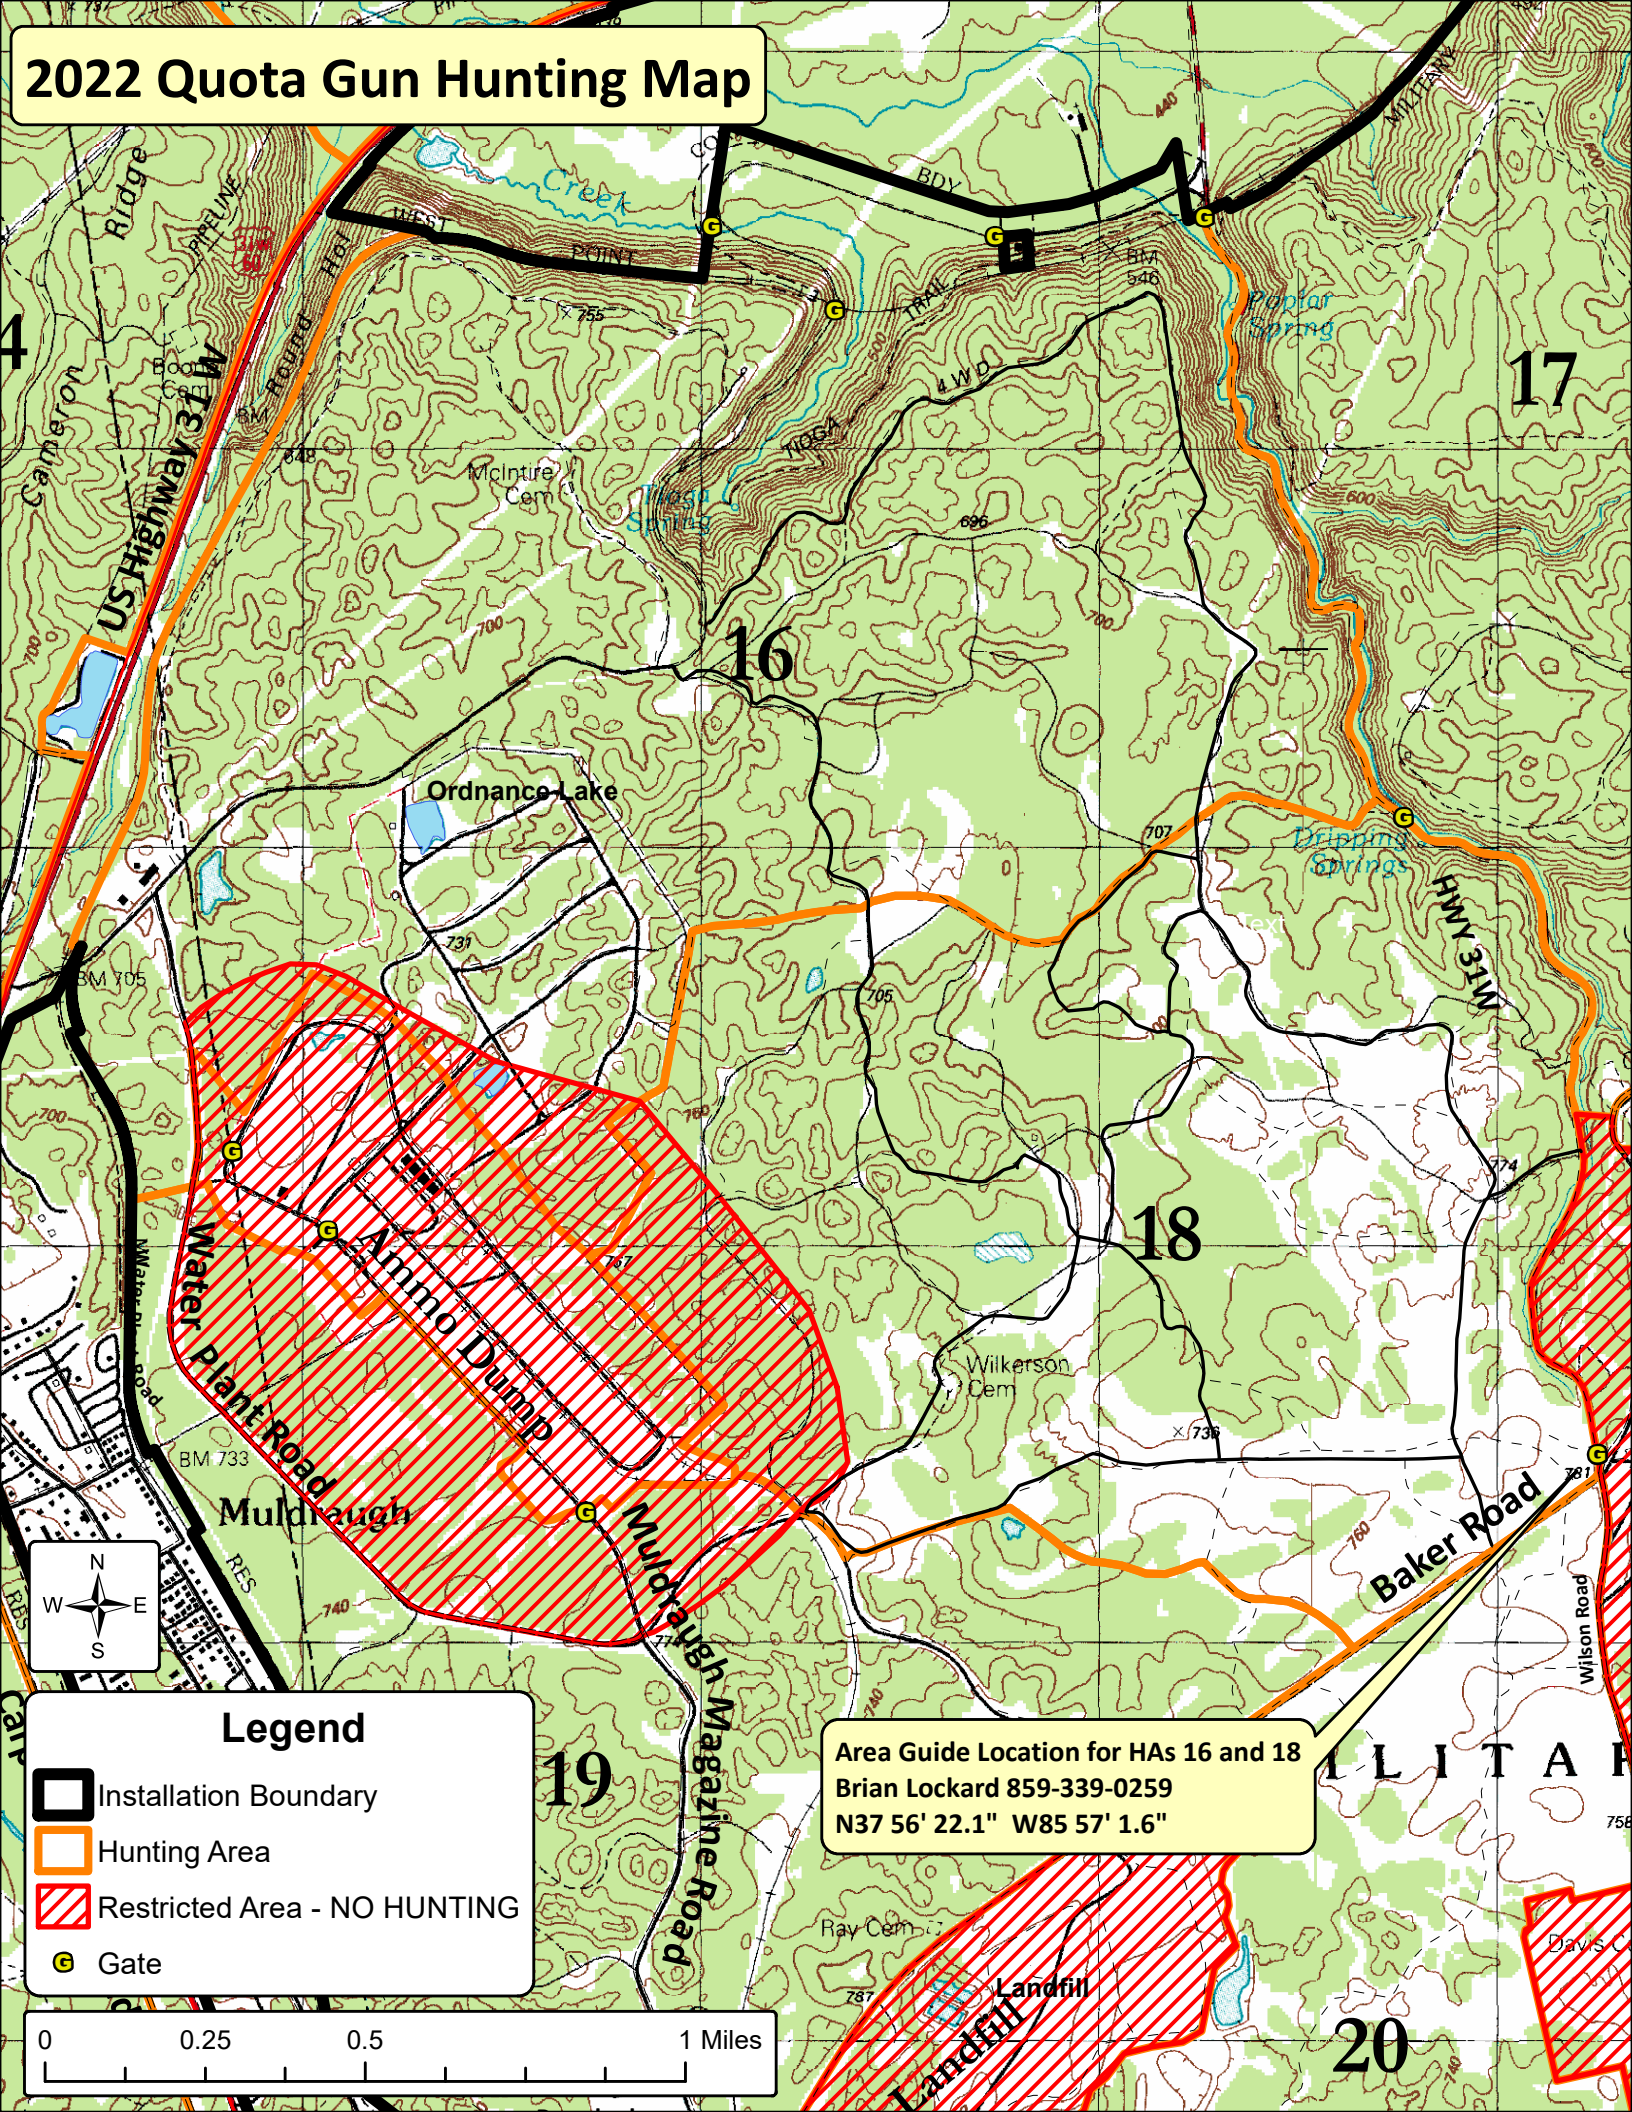

2022 Quota Gun Hunting Map

Legend

- Installation Boundary
- Hunting Area
- Restricted Area - NO HUNTING
- Gate

Area Guide Location for HAs 16 and 18
Brian Lockard 859-339-0259
N37 56' 22.1" W85 57' 1.6"