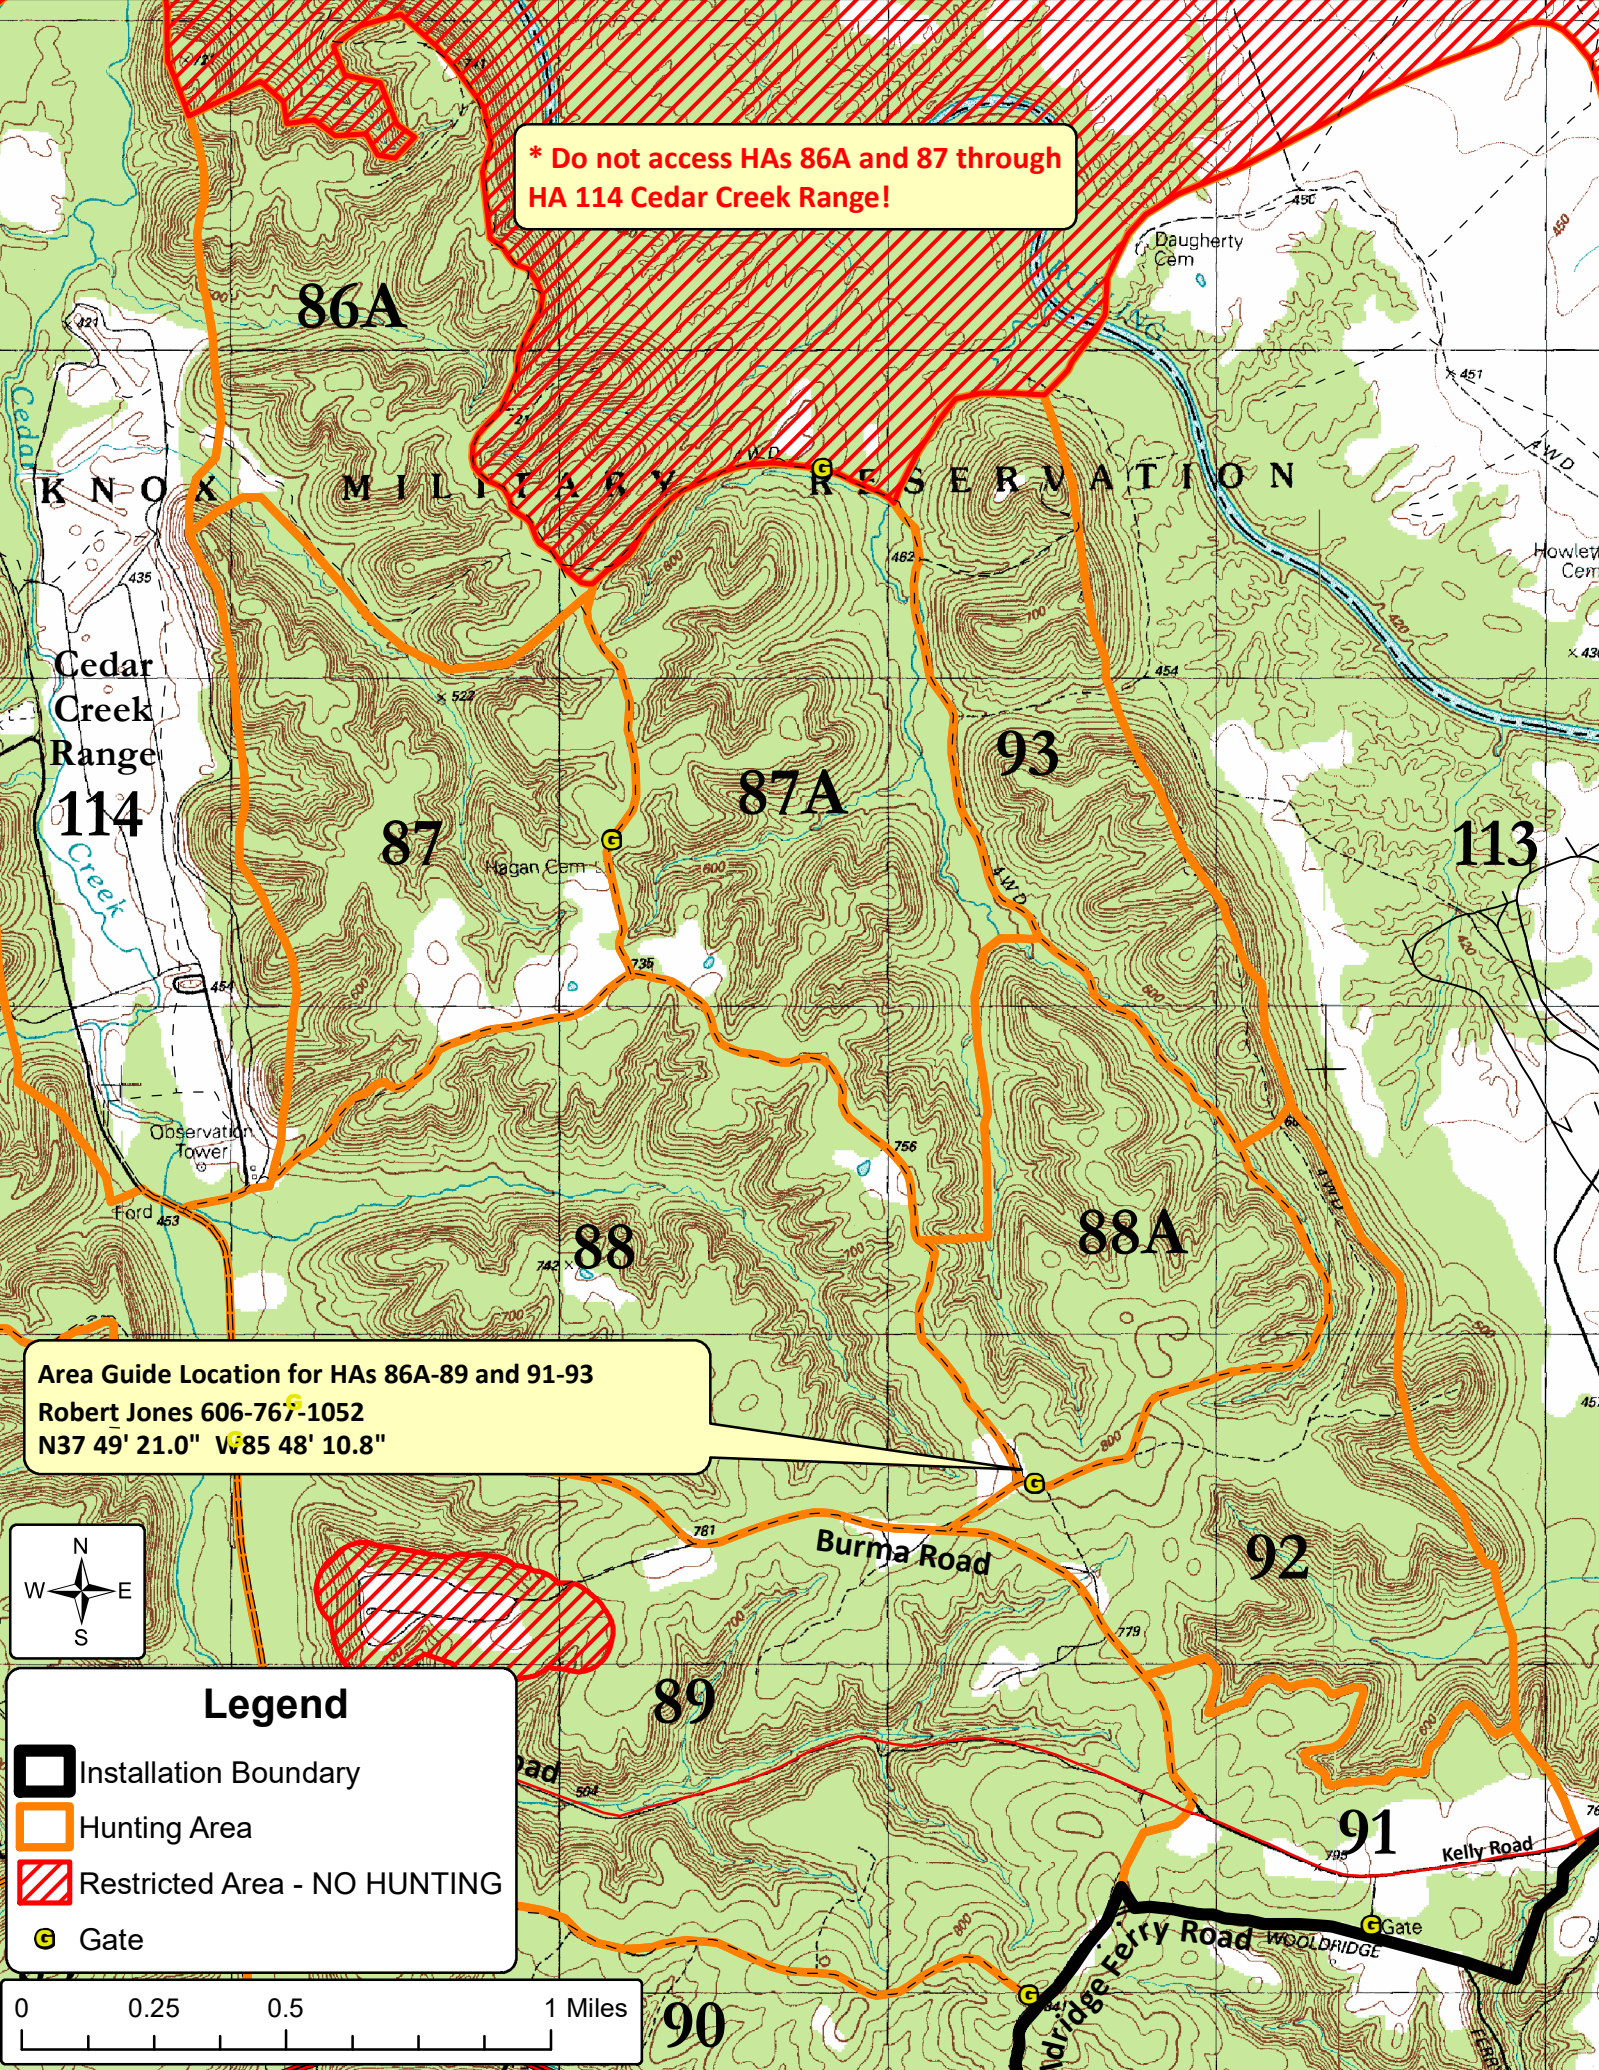

**\* Do not access HAs 86A and 87 through HA 114 Cedar Creek Range!**

Area Guide Location for HAs 86A-89 and 91-93  
Robert Jones 606-767-1052  
N37 49' 21.0" W85 48' 10.8"

**Legend**

- Installation Boundary
- Hunting Area
- Restricted Area - NO HUNTING
- Gate