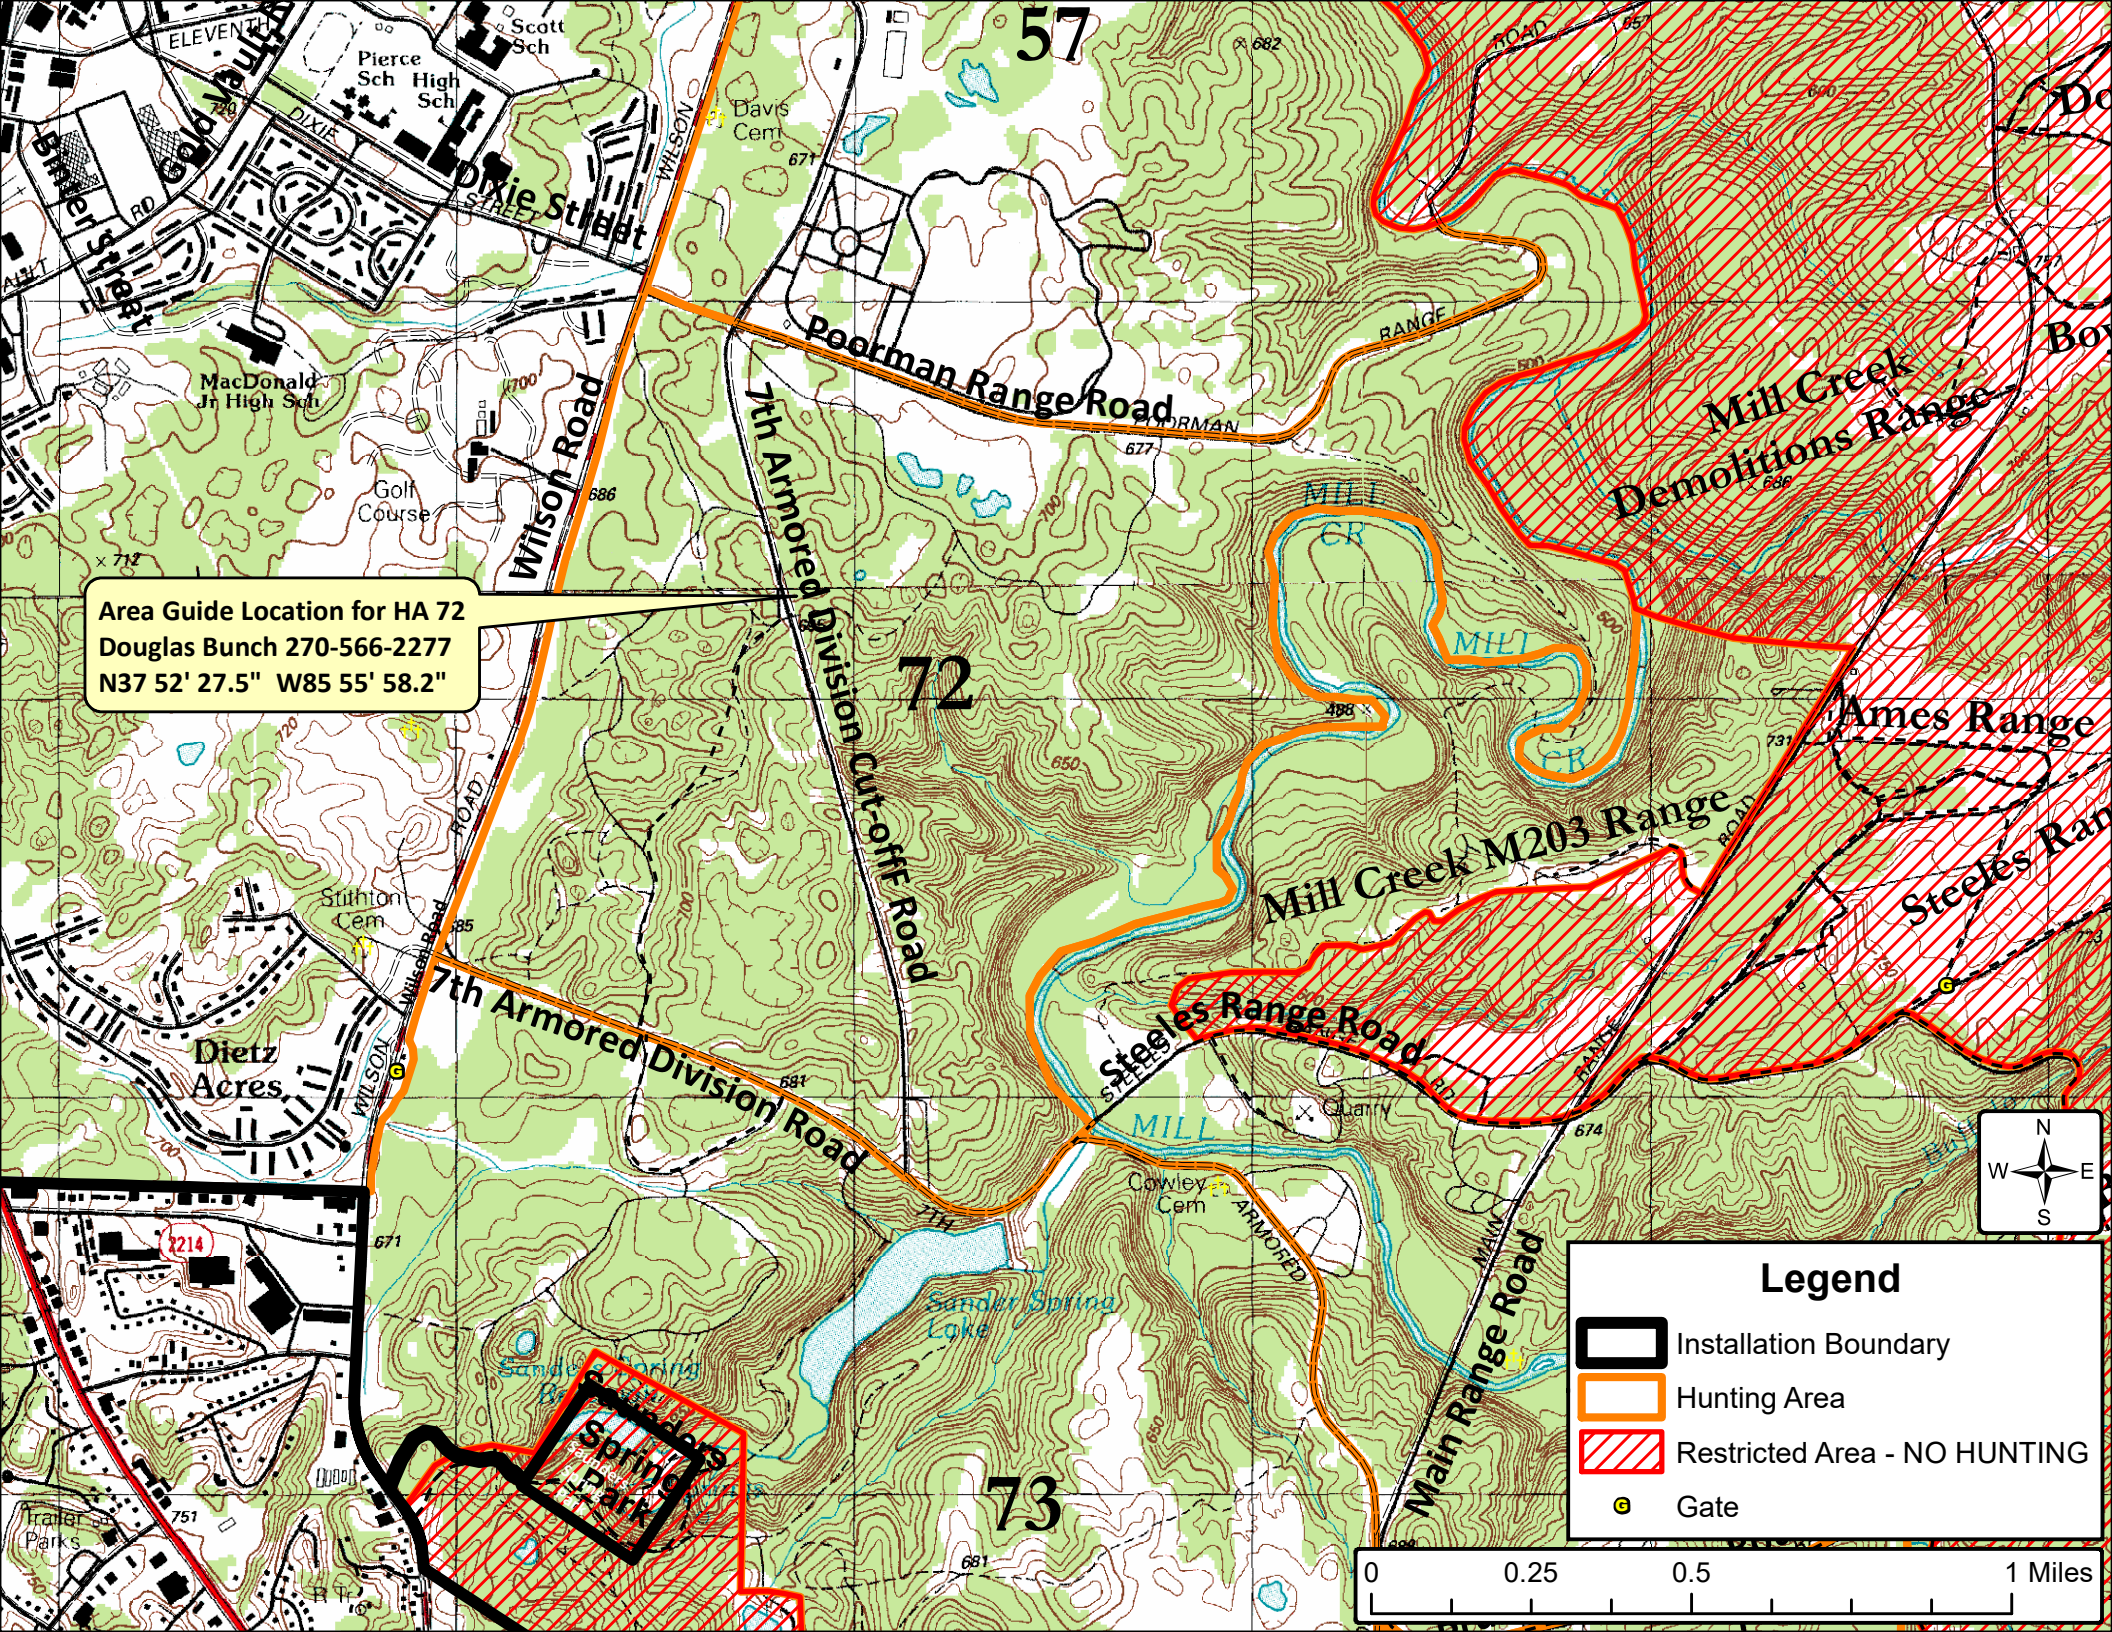

Area Guide Location for HA 72
Douglas Bunch 270-566-2277
N37 52' 27.5" W85 55' 58.2"

Legend

-  Installation Boundary
-  Hunting Area
-  Restricted Area - NO HUNTING
-  Gate