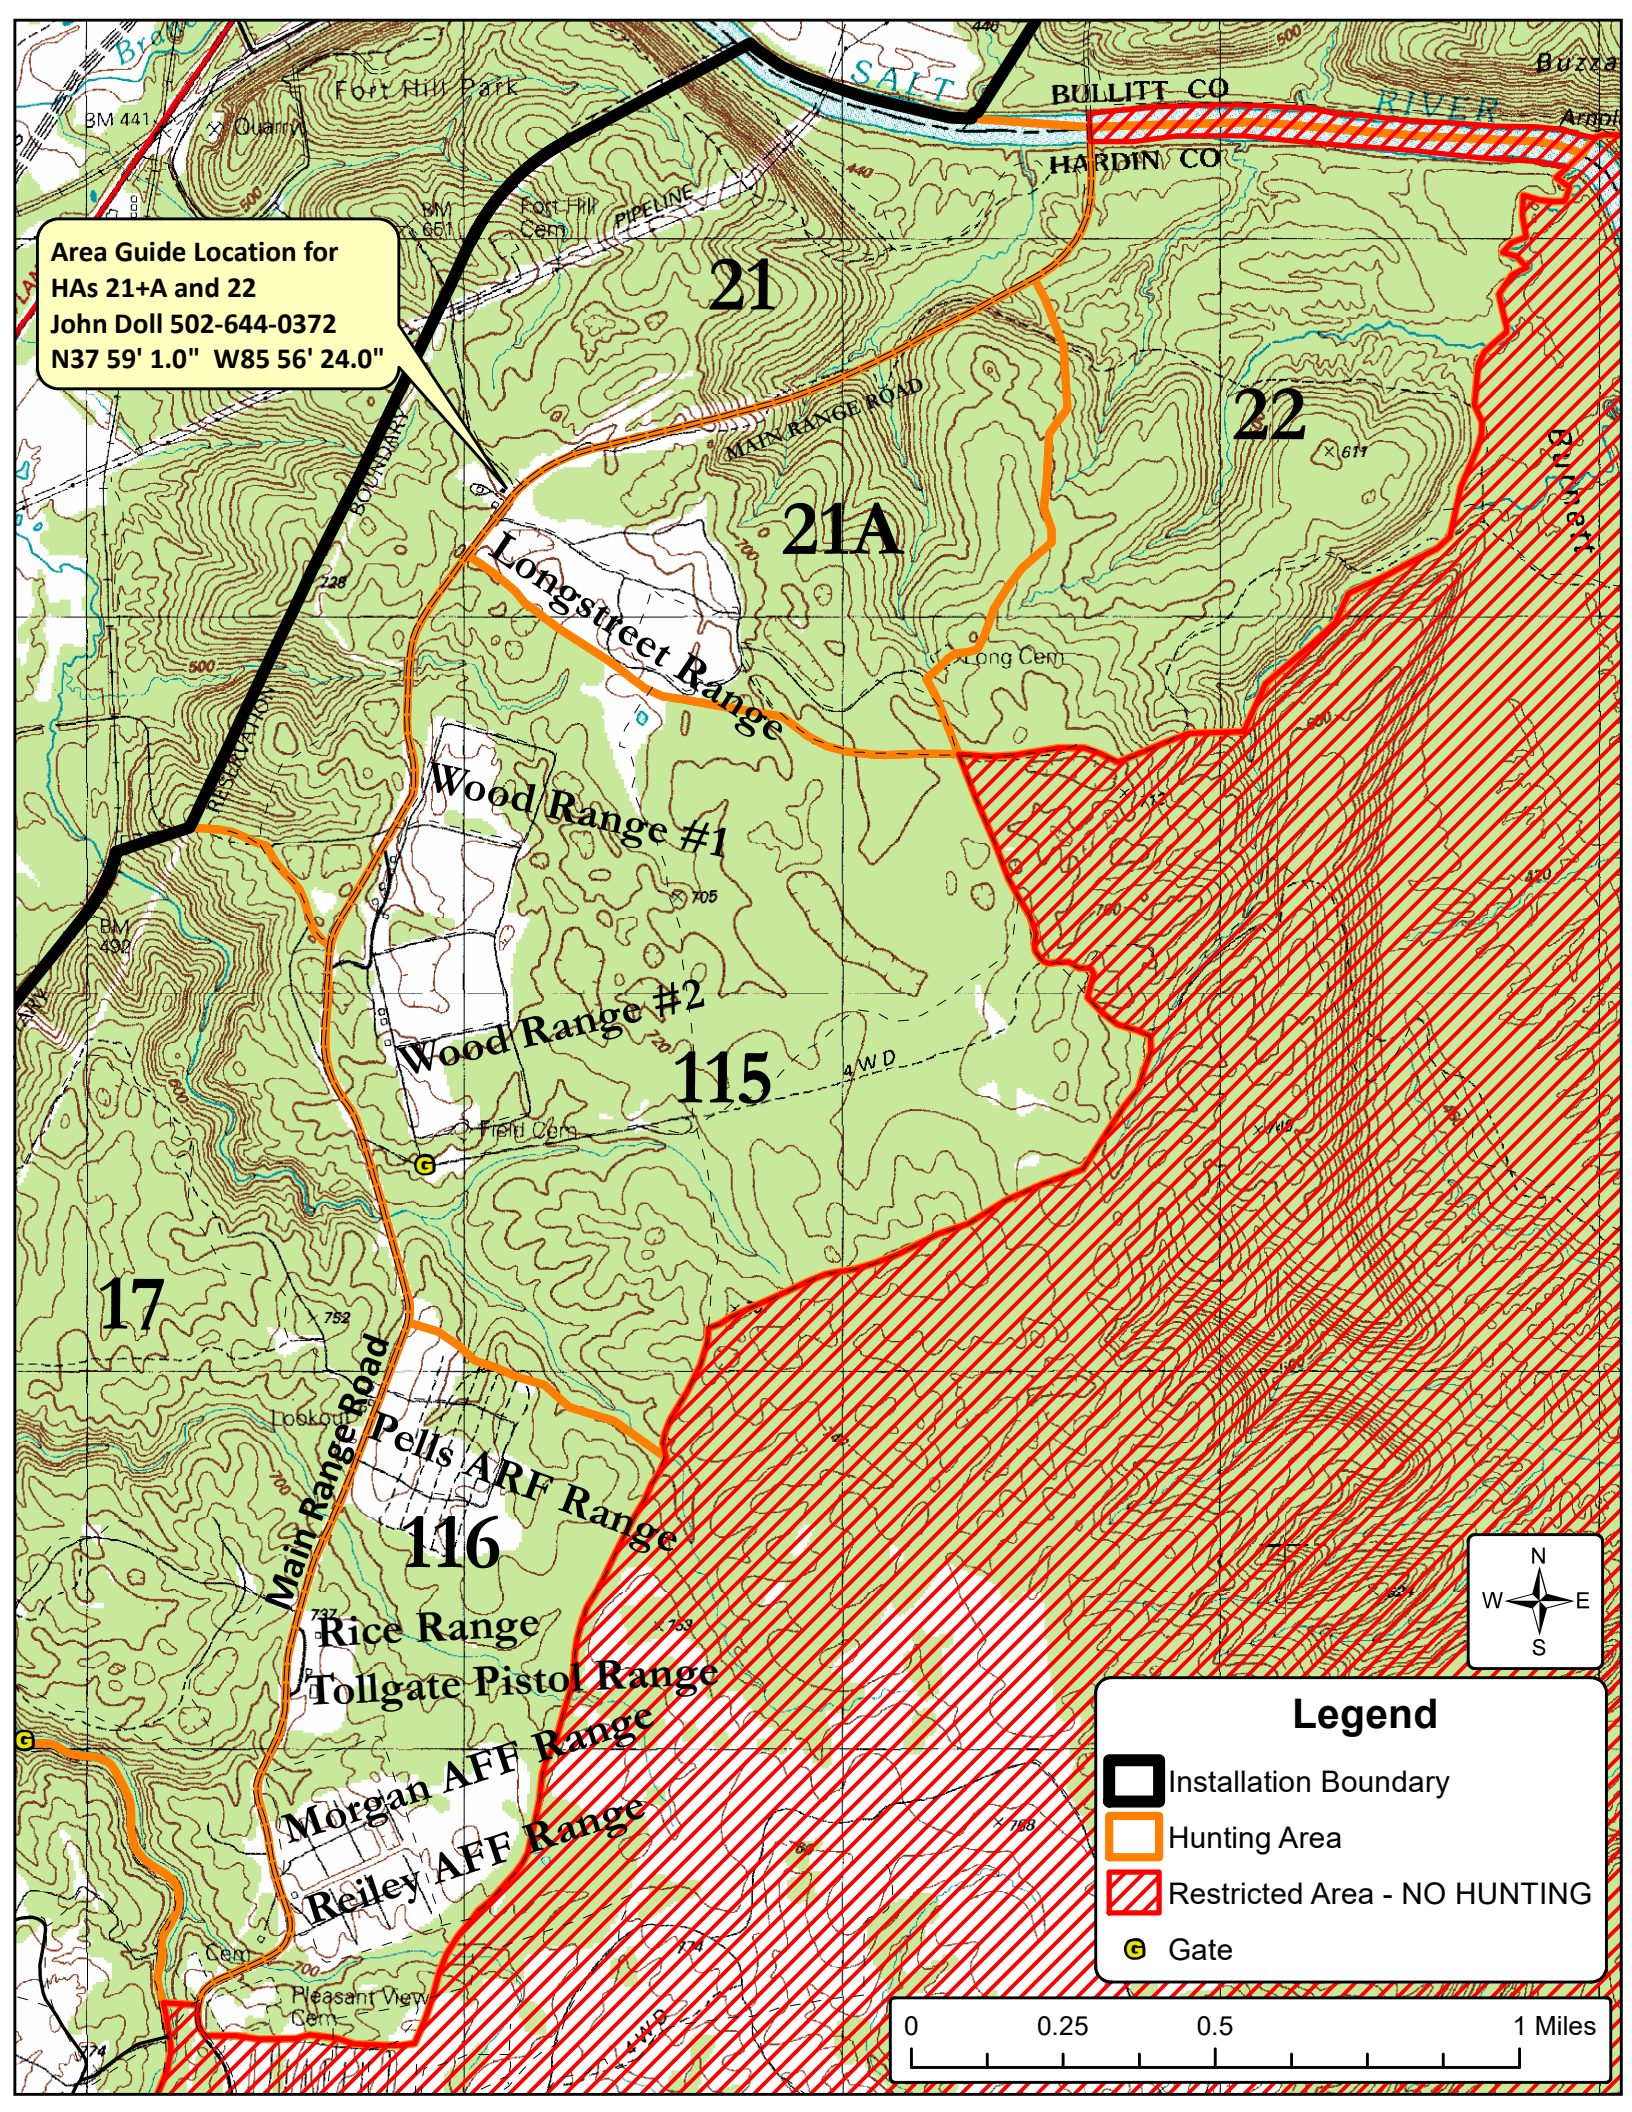

Area Guide Location for
HAs 21+A and 22
John Doll 502-644-0372
N37 59' 1.0" W85 56' 24.0"

21

22

21A

Longstreet Range

Wood Range #1

Wood Range #2

115

17

116

Main Range Road

Pells ARF Range

Rice Range

Tollgate Pistol Range

Morgan AFF Range

Reiley AFF Range

Legend

- Installation Boundary
- Hunting Area
- Restricted Area - NO HUNTING
- Gate